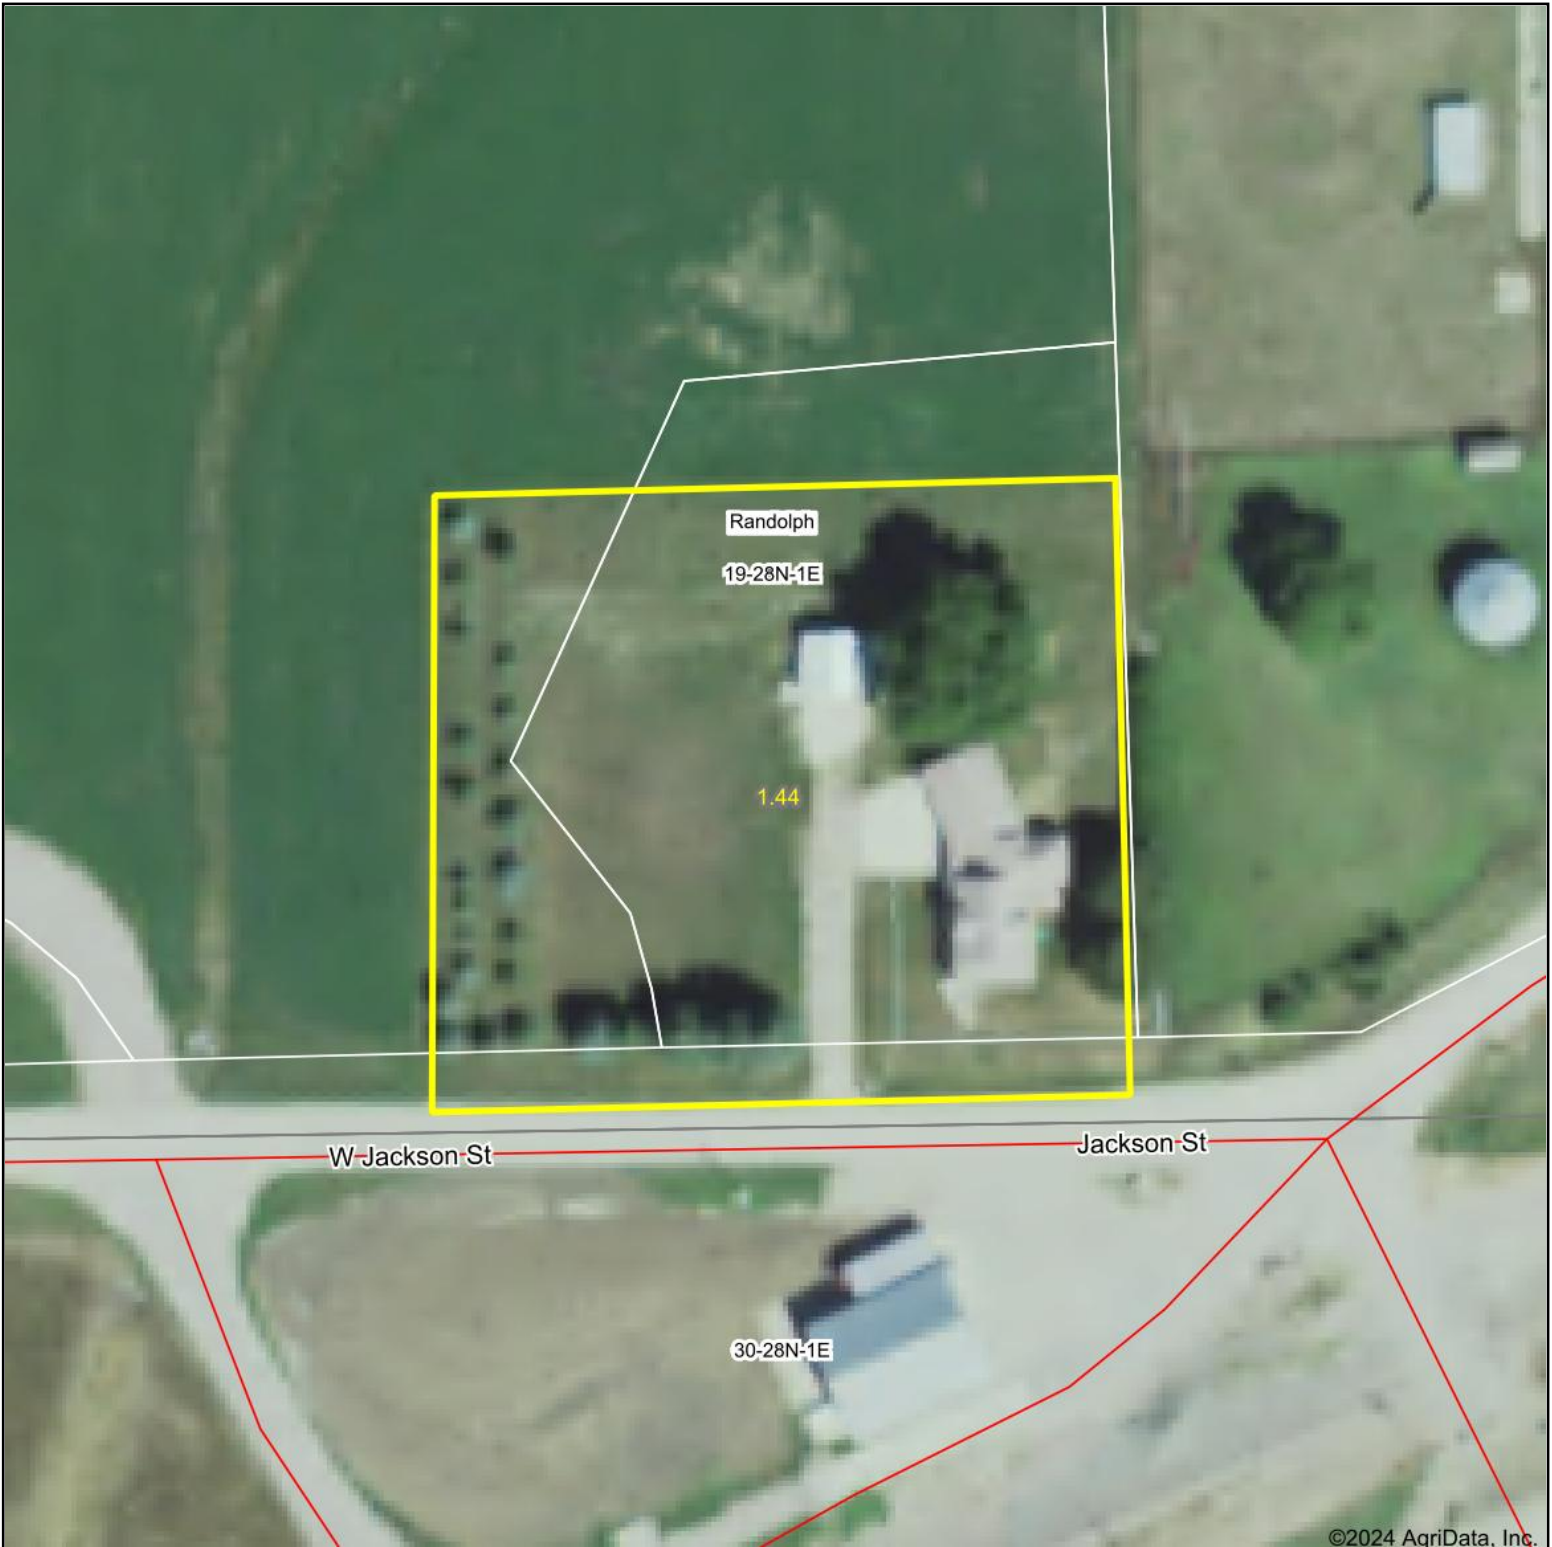

Aerial Map

©2024 AgriData, Inc.

Boundary Center: 42° 22' 52.33, -97° 21' 43.79

Ag Land Realty, LLC
Real Estate Land Management Auctions

19-28N-1E
Cedar County
Nebraska

Maps Provided By:
surety
CUSTOMIZED ONLINE MAPPING
© AgriData, Inc. 2023 www.AgriDataInc.com

10/21/2024

Field borders provided by Farm Service Agency as of 5/21/2008.