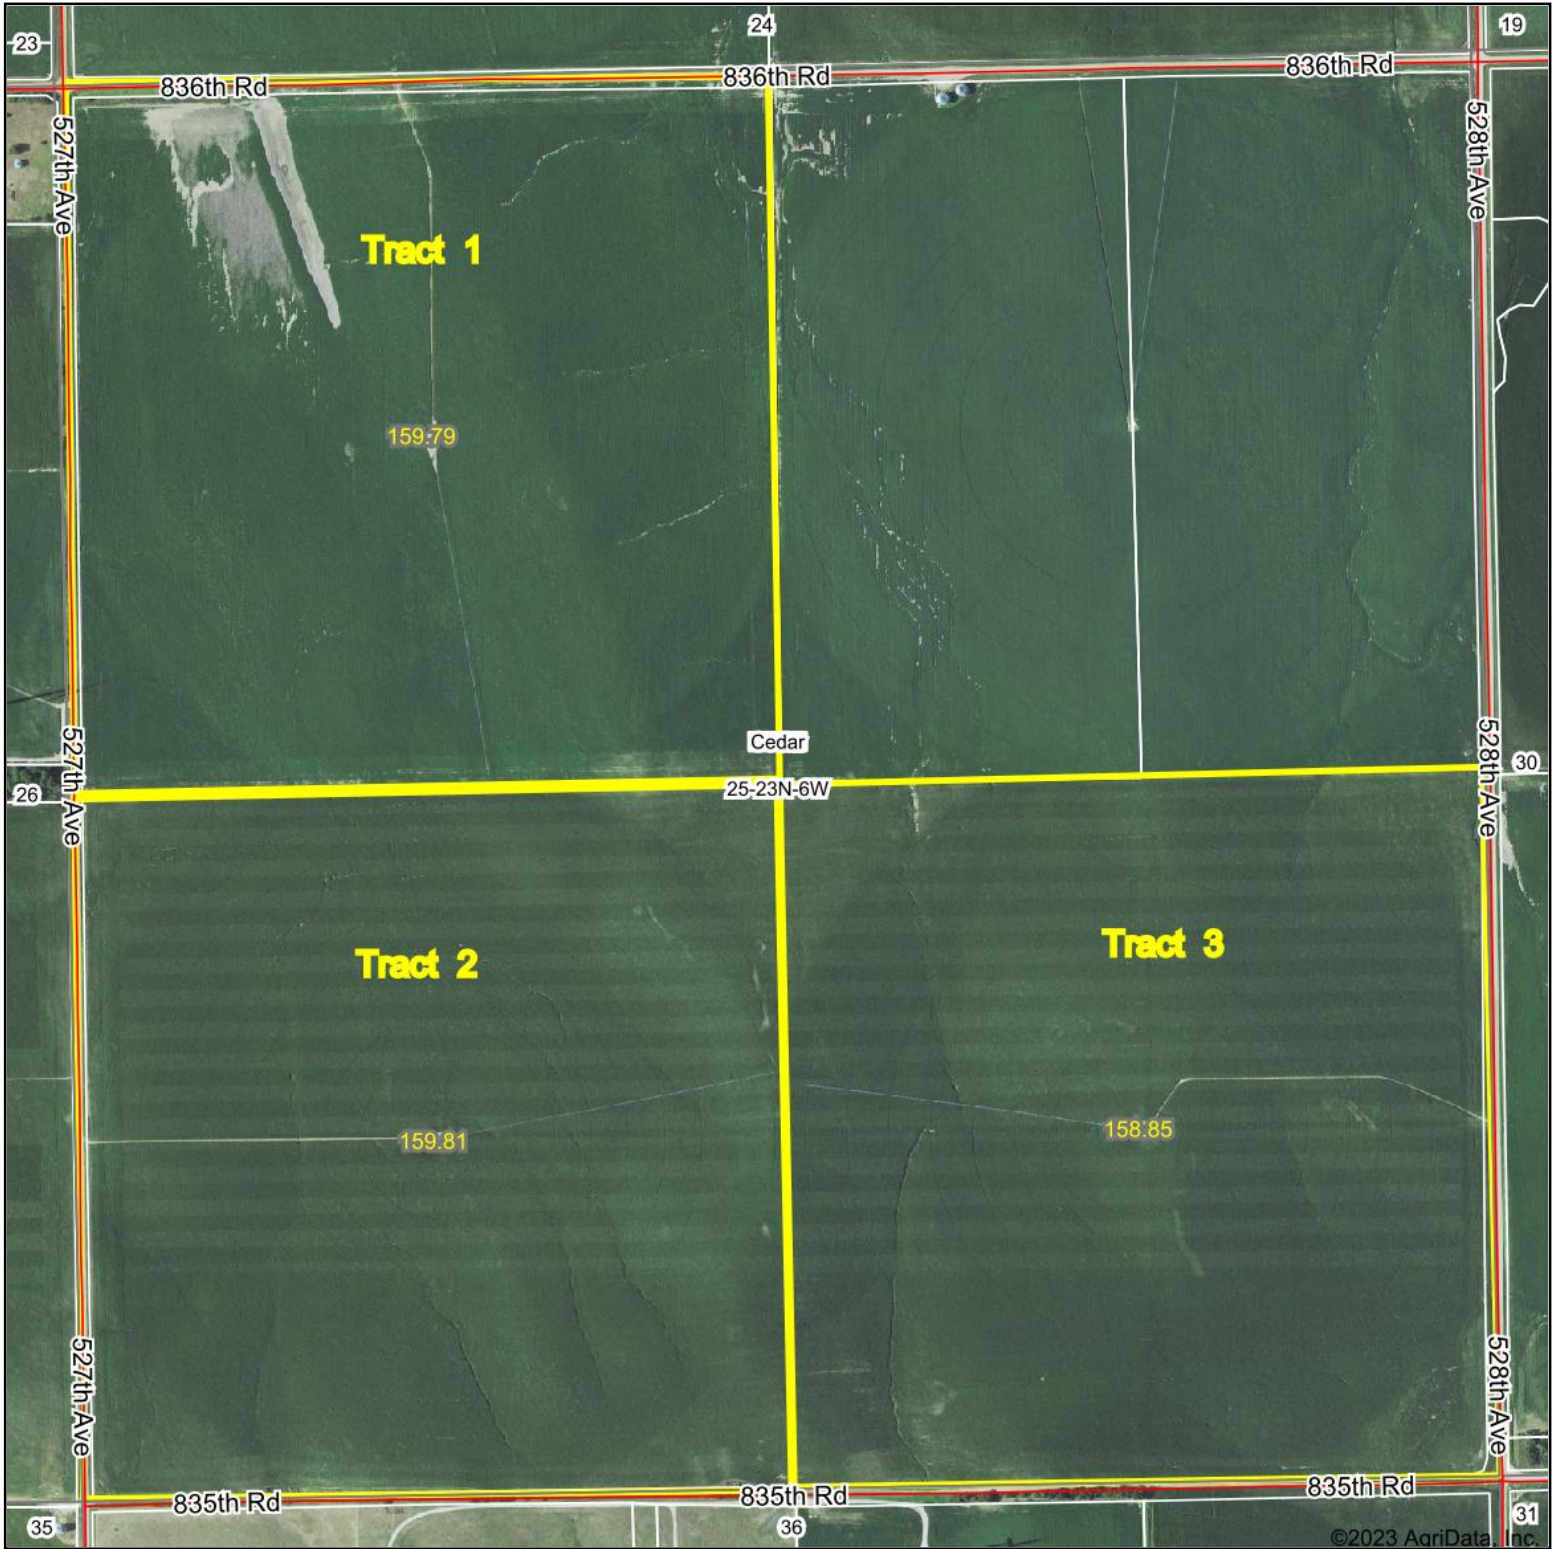

Aerial Map

Boundary Center: 41° 56' 15.33, -97° 57' 34.18

25-23N-6W
Antelope County
Nebraska

11/24/2023

Ag Land Realty, LLC

Real Estate Land Management Auctions

Maps Provided By:

© AgriData, Inc. 2023 www.AgriDataInc.com

Field borders provided by Farm Service Agency as of 5/21/2008.