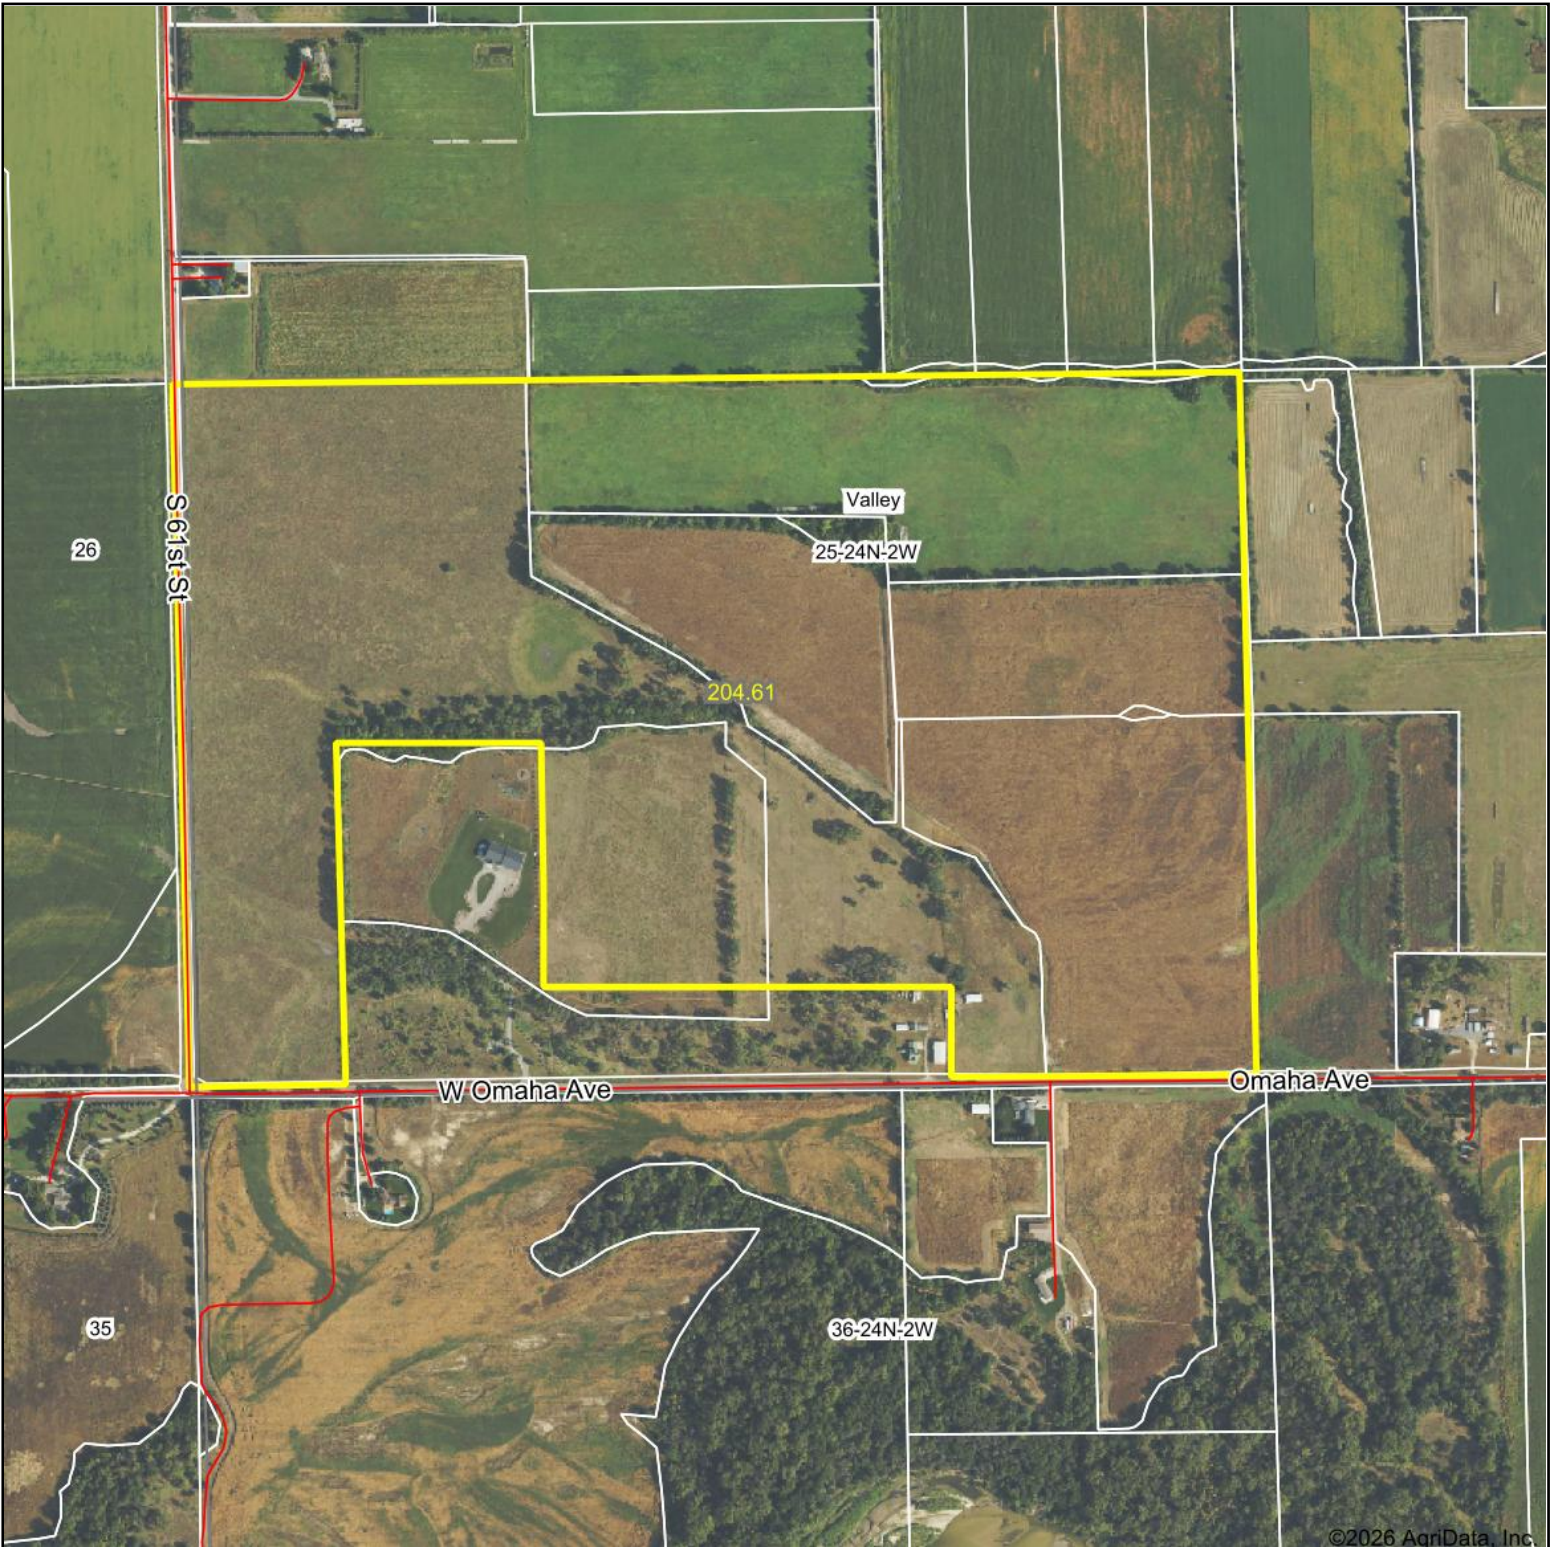

Aerial Map

Boundary Center: 42° 1' 17.34, -97° 29' 48.98

Ag Land Realty, LLC
Real Estate Land Management Auctions

25-24N-2W
Madison County
Nebraska

Maps Provided By:
surety
CUSTOMIZED ONLINE MAPPING
© AgriData, Inc. 2025 www.AgriDataInc.com