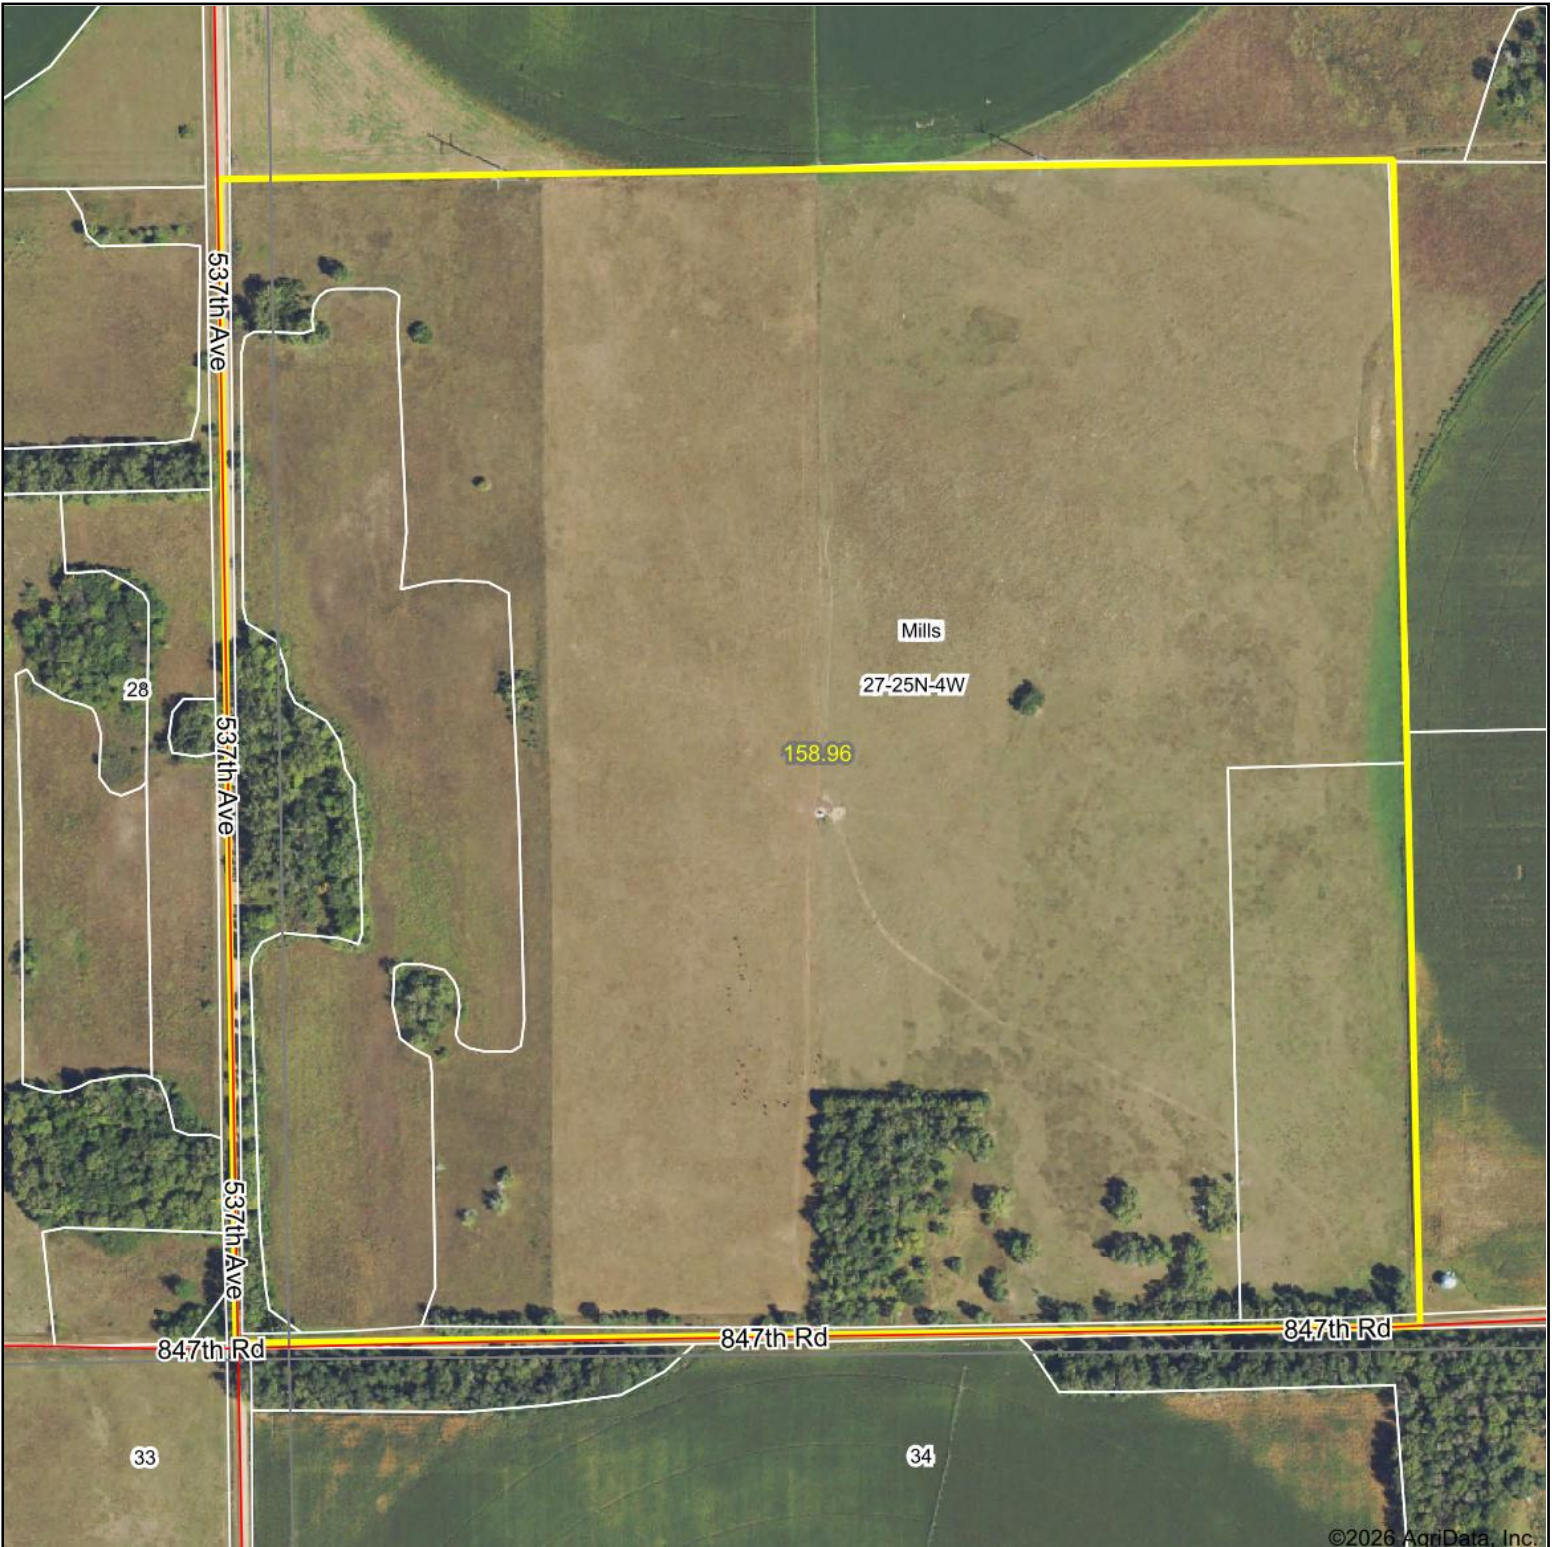

Aerial Map

©2026 AgriData, Inc.

Boundary Center: 42° 6' 29.4, -97° 46' 17.53

Ag Land Realty, LLC

Real Estate Land Management Auctions

Maps Provided By:

© AgriData, Inc. 2025 www.AgriDataInc.com

27-25N-4W
Pierce County
Nebraska

1/31/2026

Field borders provided by Farm Service Agency as of 5/21/2008.