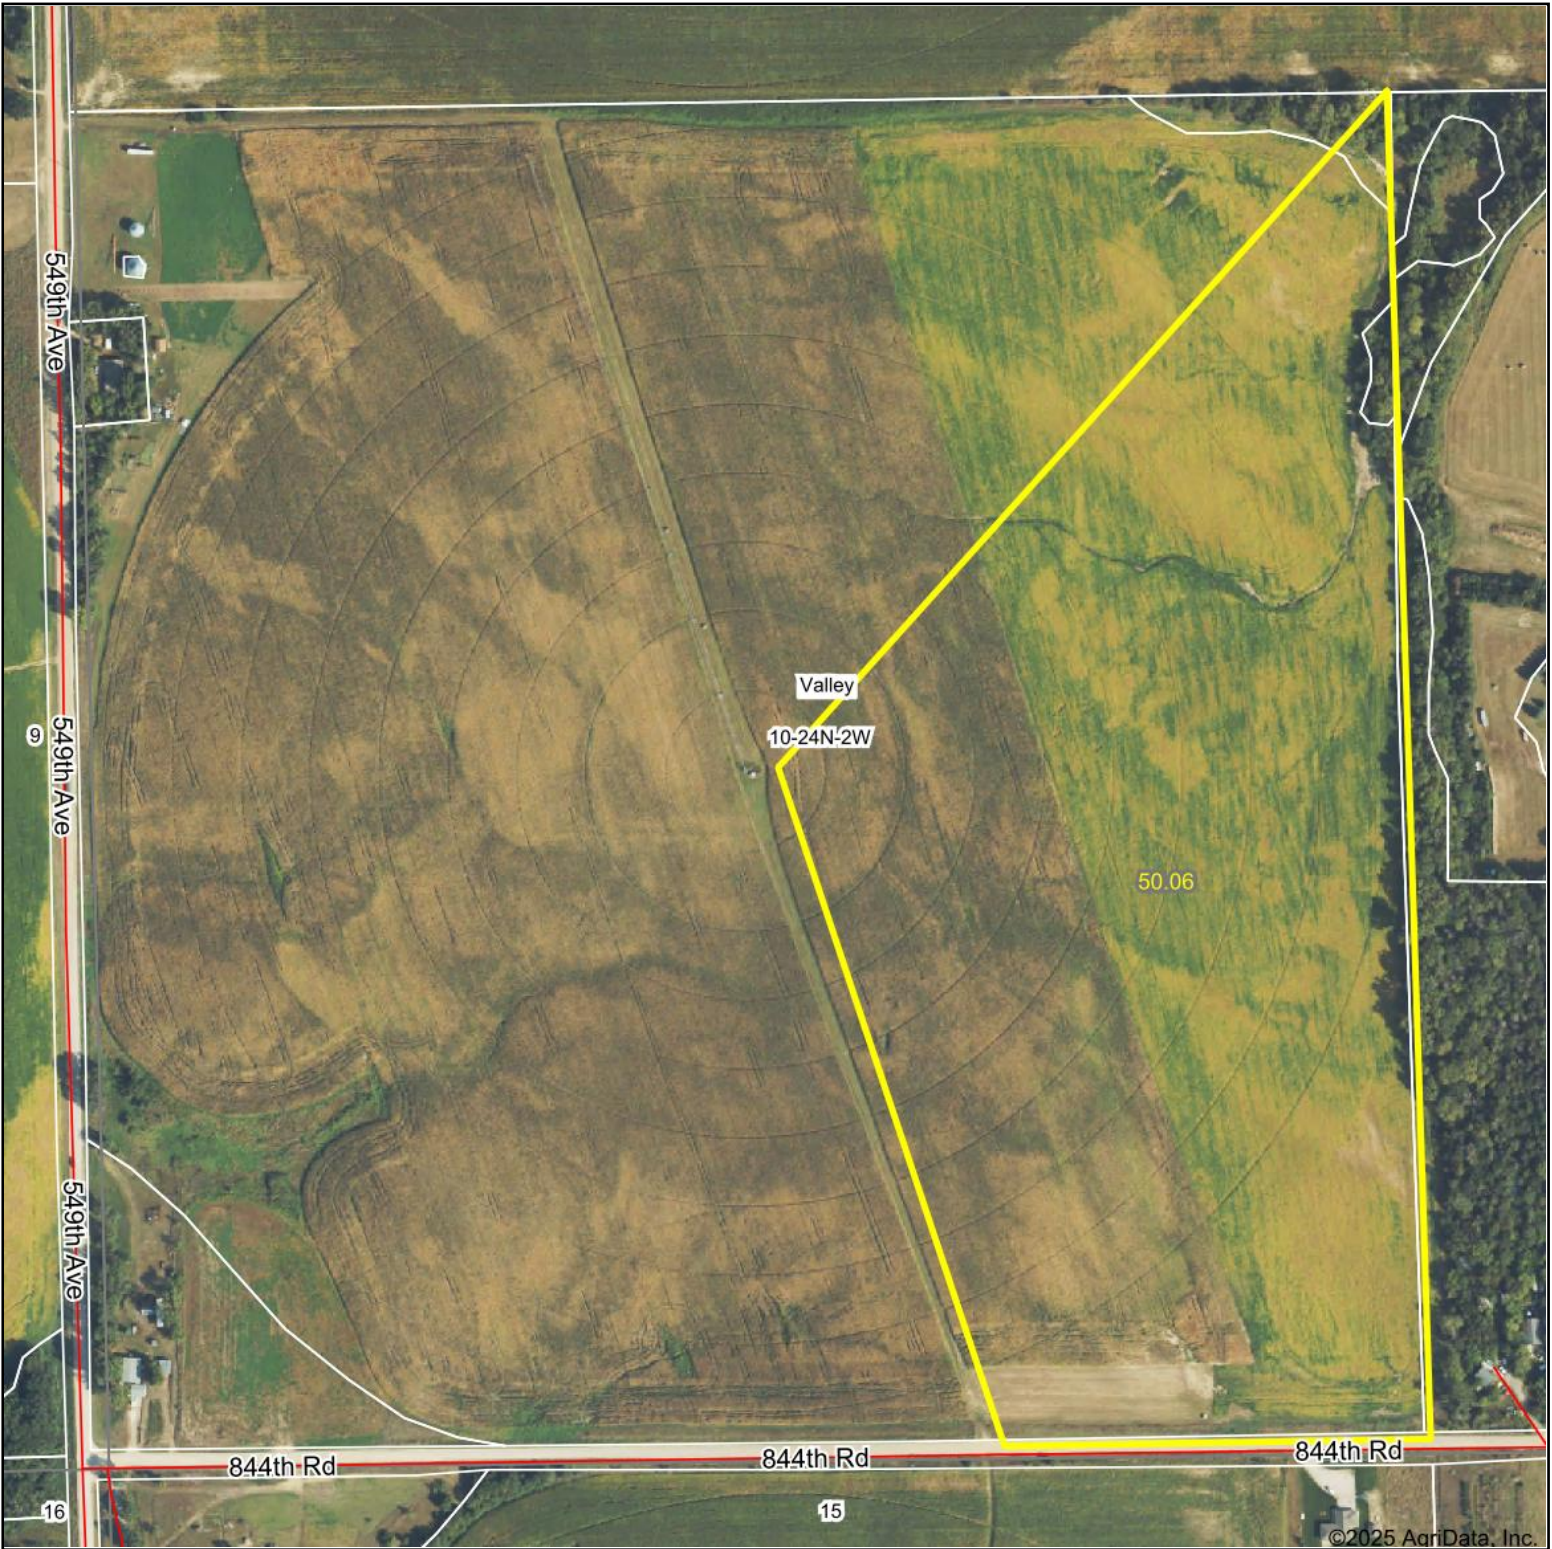

Aerial Map

©2025 AgriData, Inc.

Ag Land Realty, LLC
Real Estate Land Management Auctions

Boundary Center: 42° 3' 54.29, -97° 32' 9.5

10-24N-2W
Madison County
Nebraska

Maps Provided By:
surety
CUSTOMIZED ONLINE MAPPING
© AgriData, Inc. 2023 www.AgriDataInc.com

10/7/2025

Field borders provided by Farm Service Agency as of 5/21/2008.