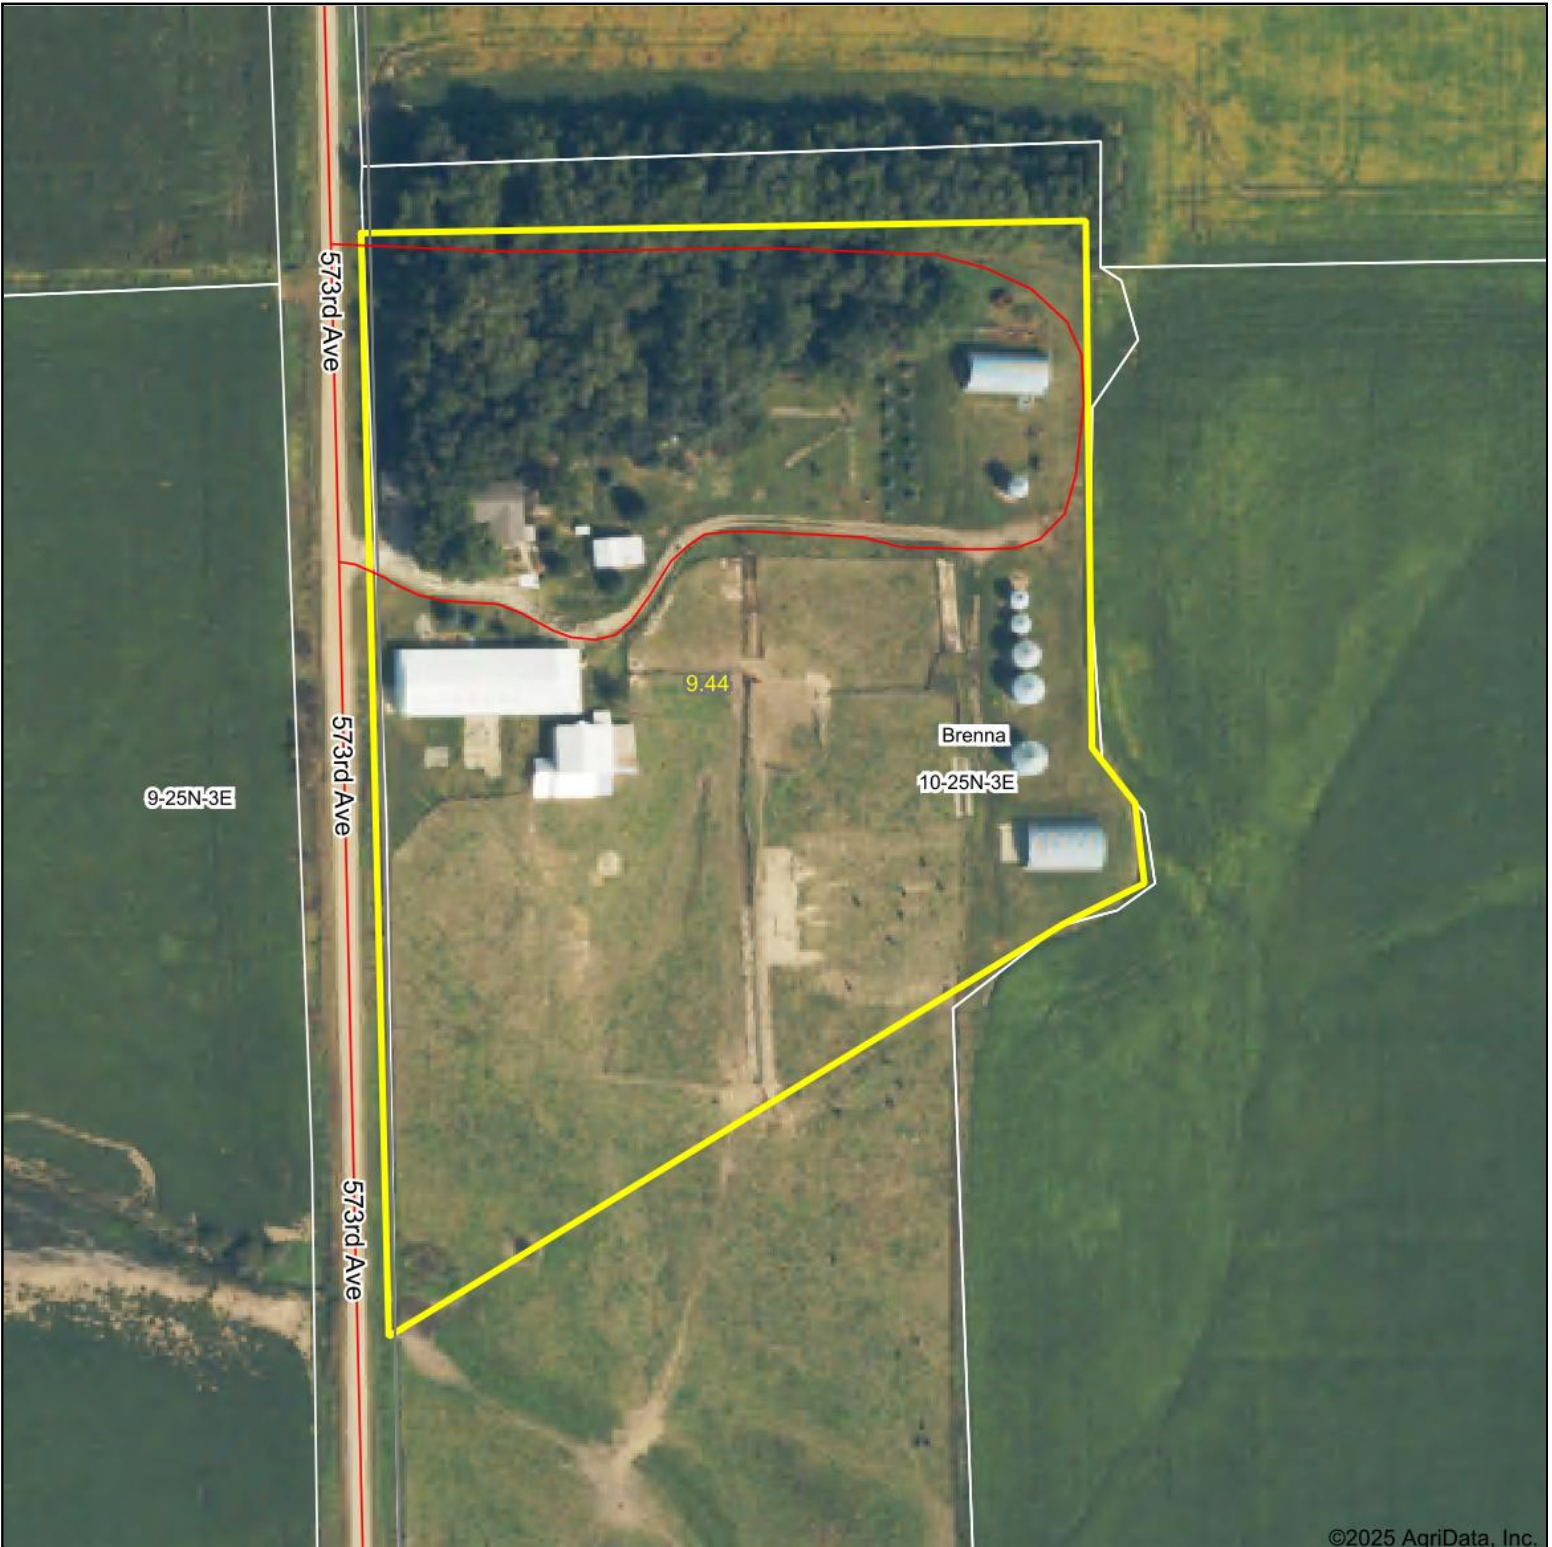

Aerial Map

©2025 AgriData, Inc.

Boundary Center: 42° 9' 17.4, -97° 4' 31.03

Ag Land Realty, LLC

Real Estate Land Management Auctions

Maps Provided By:

© AgriData, Inc. 2023 www.AgriDataInc.com

10-25N-3E
Wayne County
Nebraska

1/28/2025

Field borders provided by Farm Service Agency as of 5/21/2008.