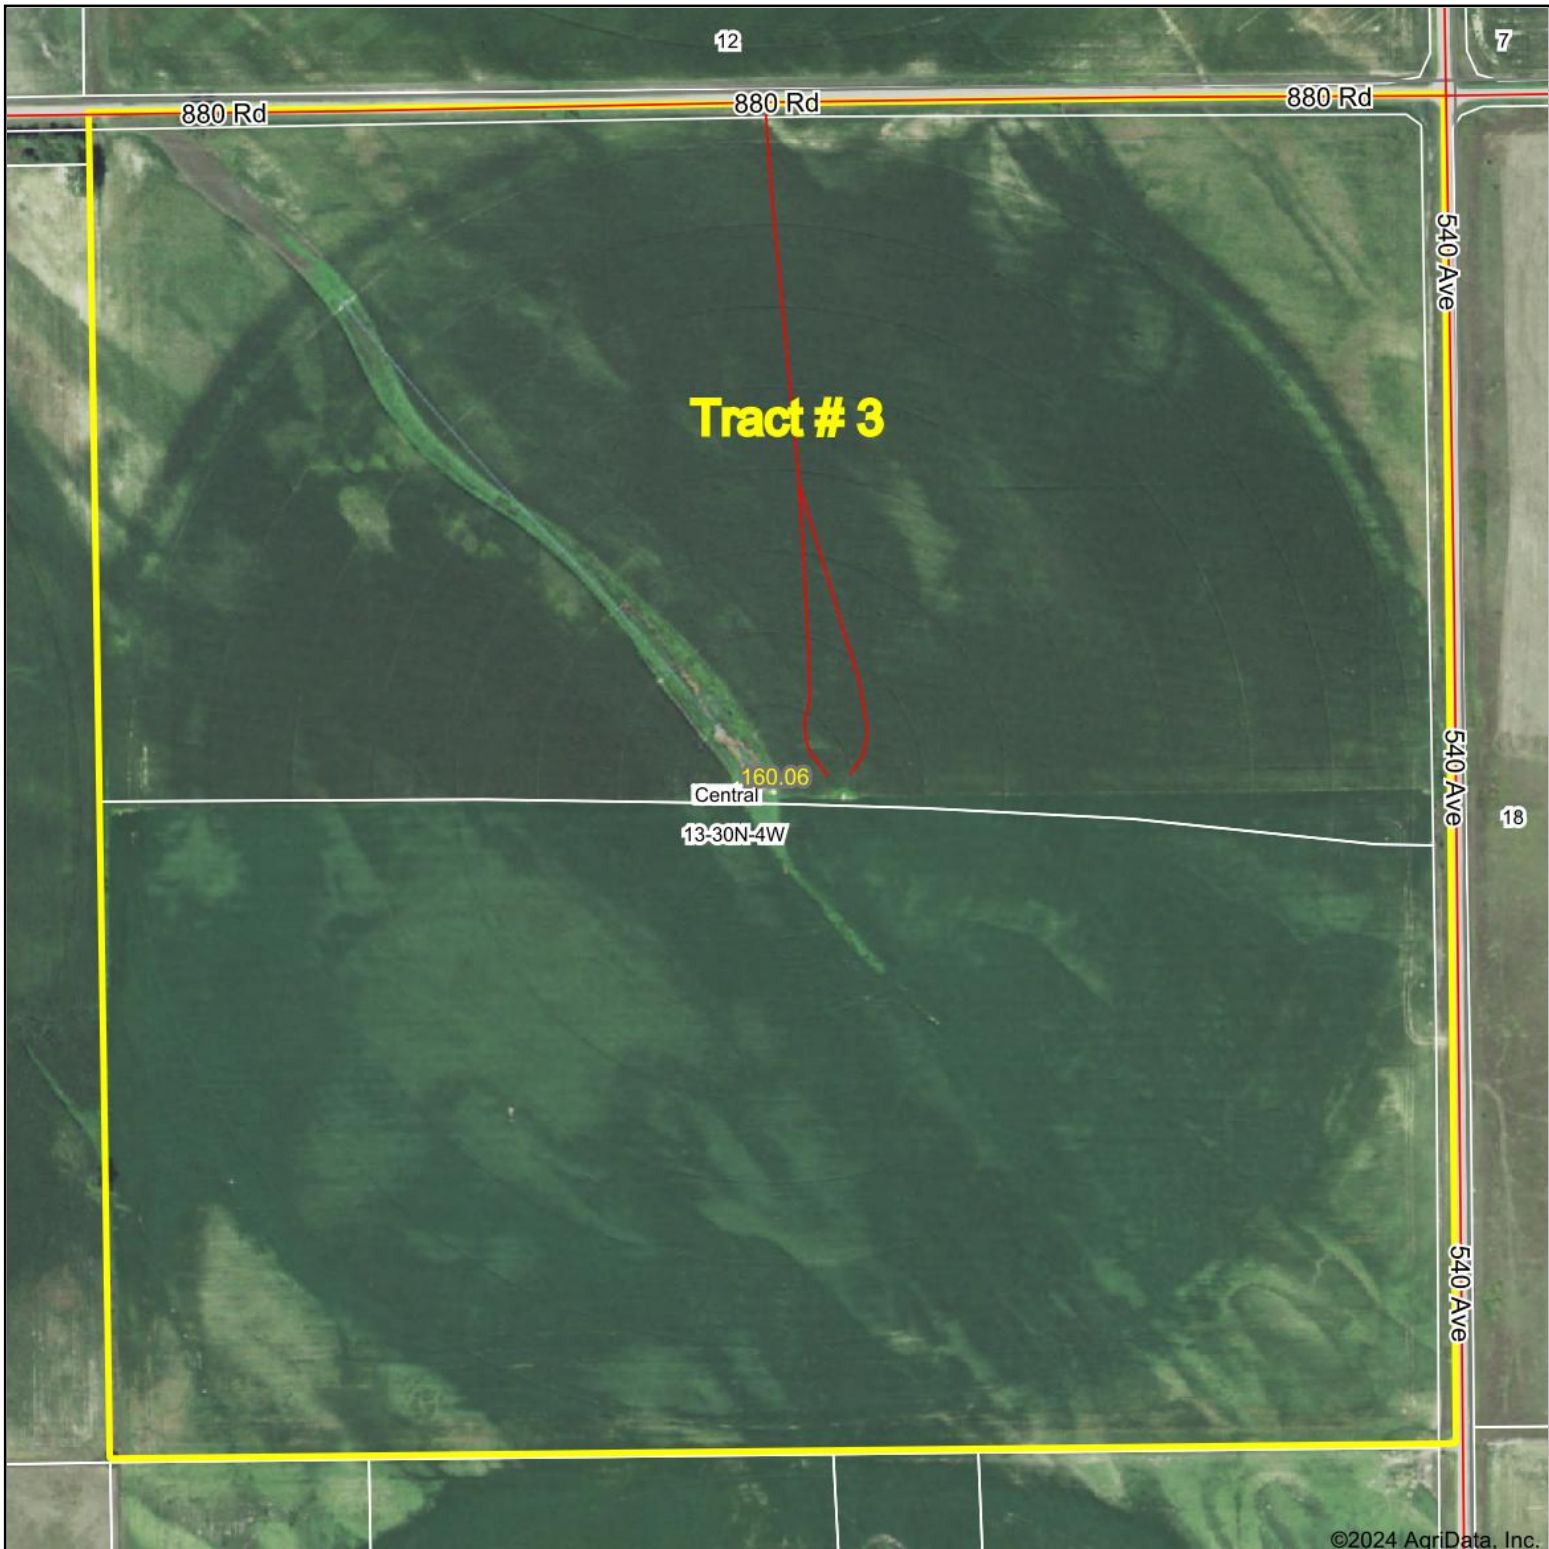

Aerial Map

©2024 AgriData, Inc.

Map Center: 42° 34' 45.76, -97° 43' 31.6

Ag Land Realty, LLC

Real Estate Land Management Auctions

Maps Provided By:

© AgriData, Inc. 2023 www.AgriDataInc.com

13-30N-4W
Knox County
Nebraska

11/30/2024

Field borders provided by Farm Service Agency as of 5/21/2008.