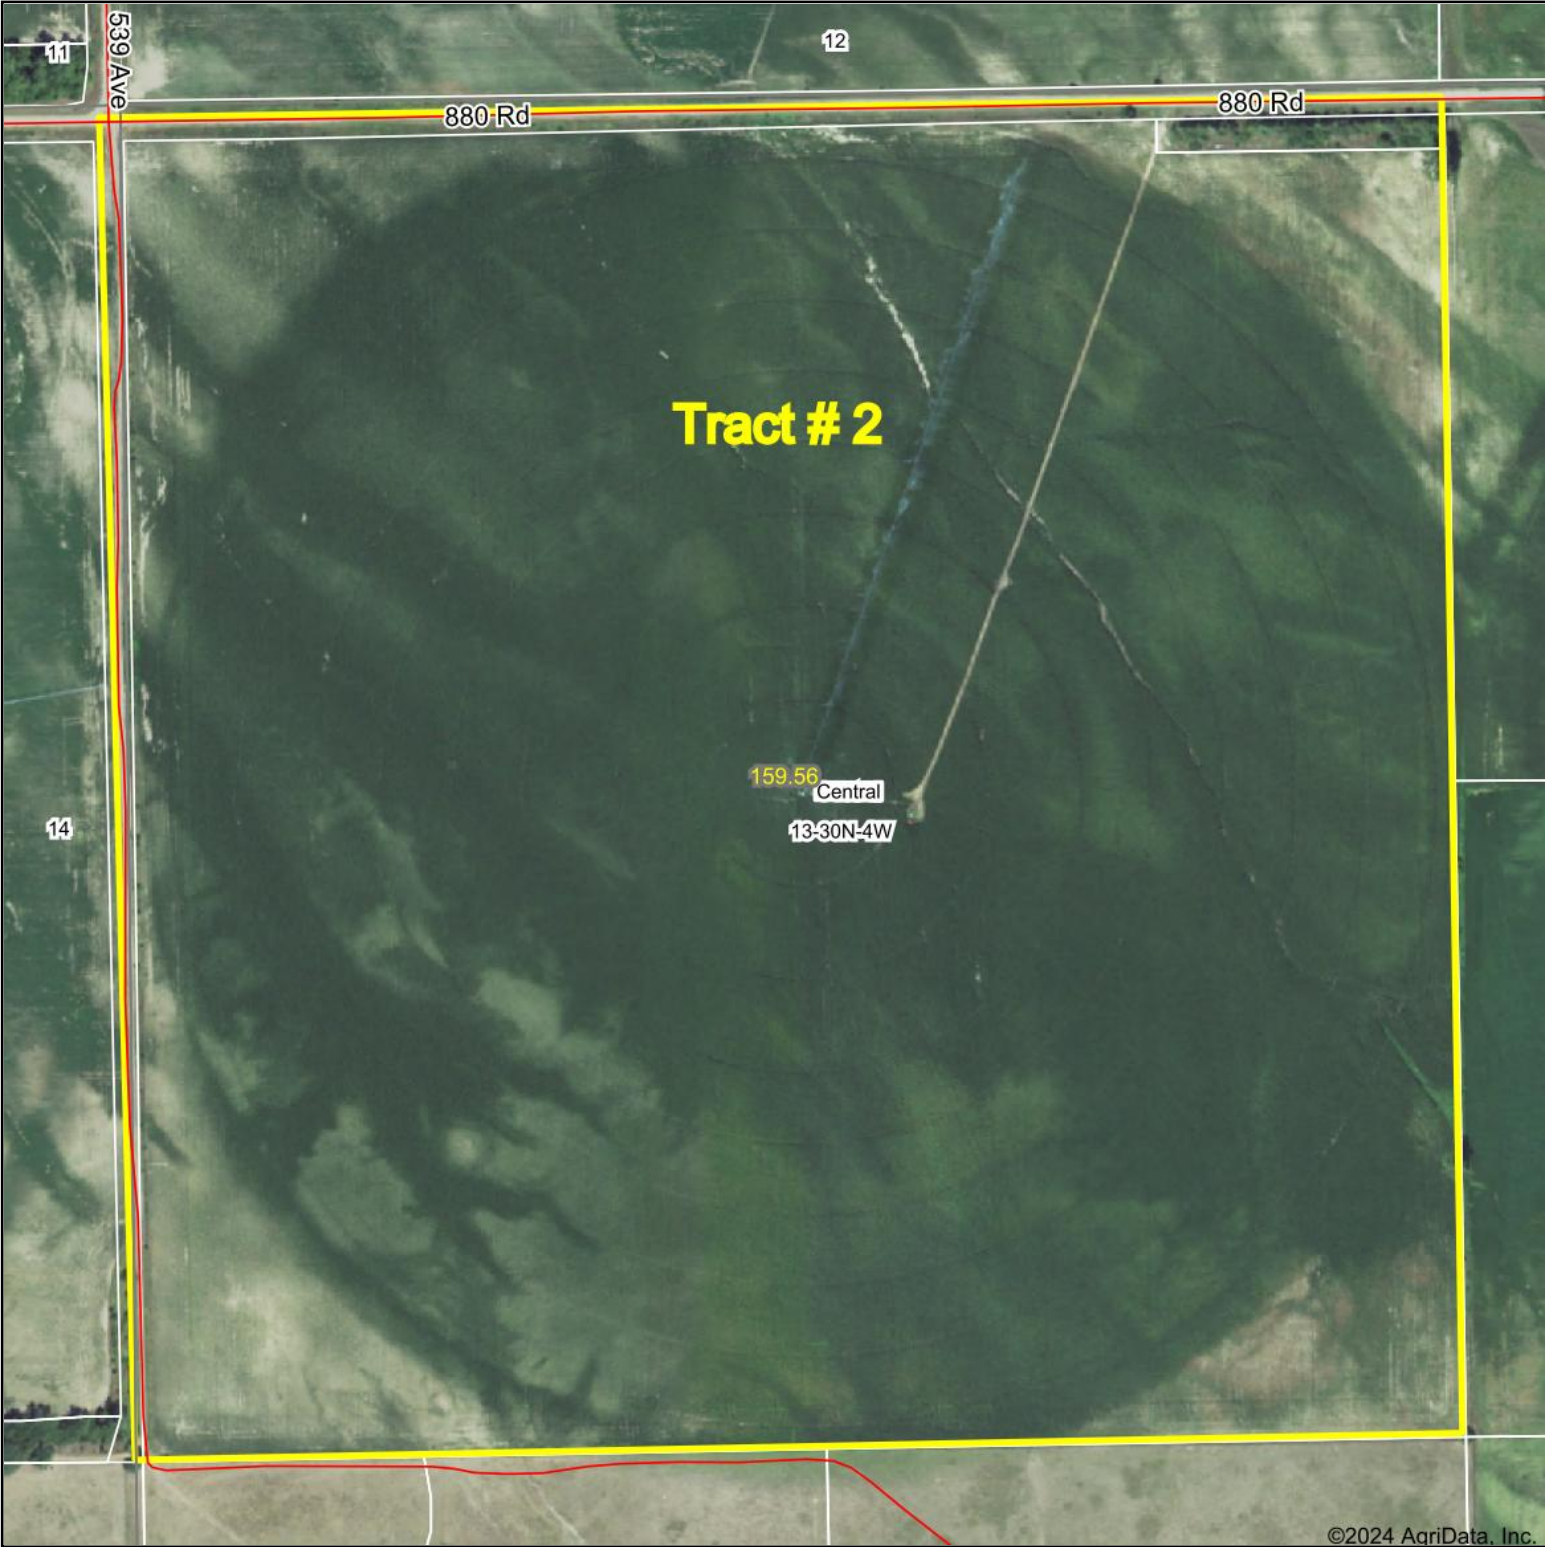

Aerial Map

©2024 AgriData, Inc.

Boundary Center: 42° 34' 45.74, -97° 44' 7.1

Ag Land Realty, LLC
Real Estate Land Management Auctions

13-30N-4W
Knox County
Nebraska

Maps Provided By:
surety
CUSTOMIZED ONLINE MAPPING
© AgriData, Inc. 2023 www.AgriDataInc.com

11/30/2024

Field borders provided by Farm Service Agency as of 5/21/2008.