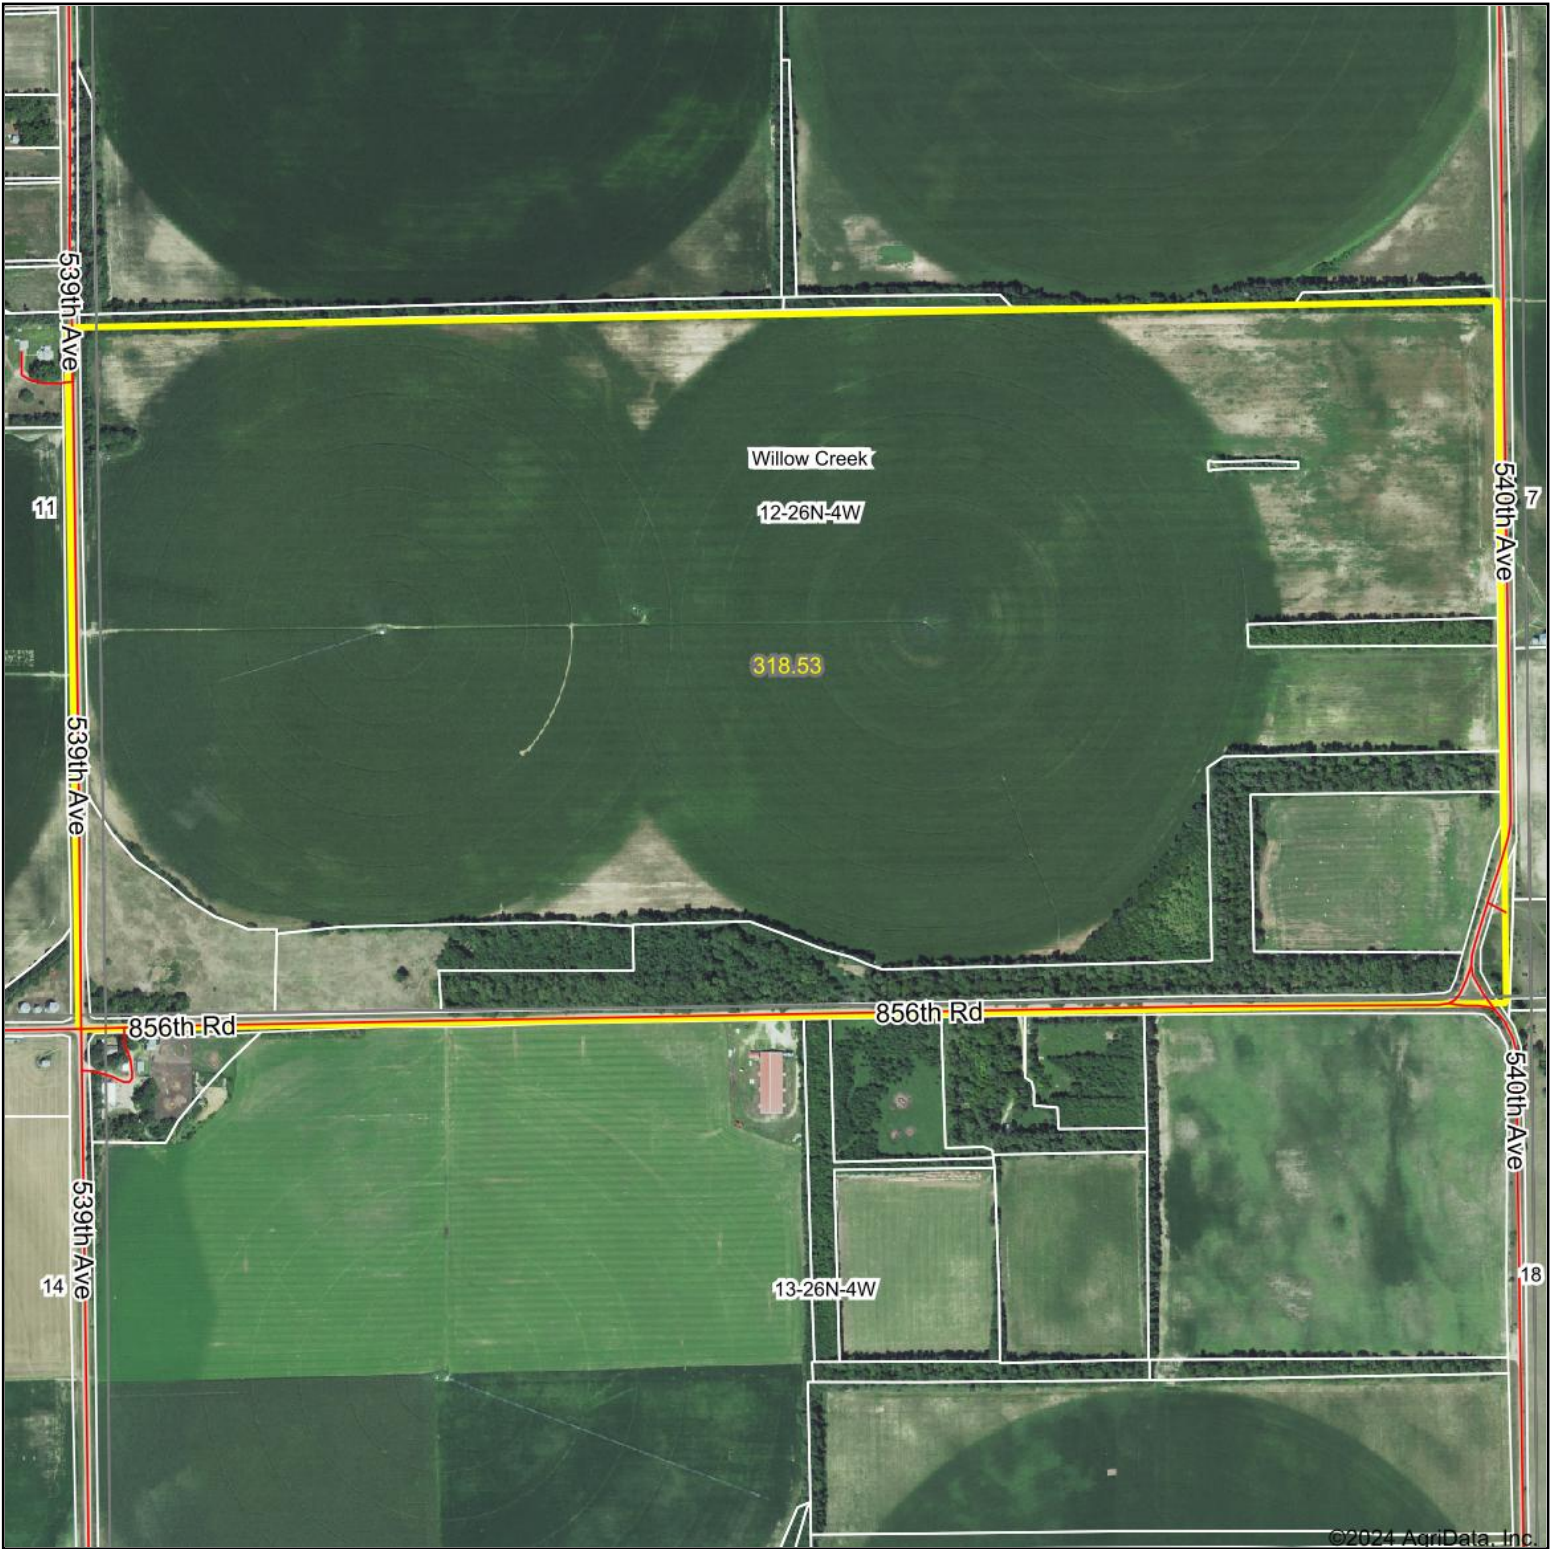

Aerial Map

©2024 AgriData, Inc.

Boundary Center: 42° 14' 19.47, -97° 43' 40.49

Ag Land Realty, LLC
Real Estate Land Management Auctions

Maps Provided By:
surety
CUSTOMIZED ONLINE MAPPING
© AgriData, Inc. 2023 www.AgriDataInc.com

12-26N-4W
Pierce County
Nebraska

10/16/2024