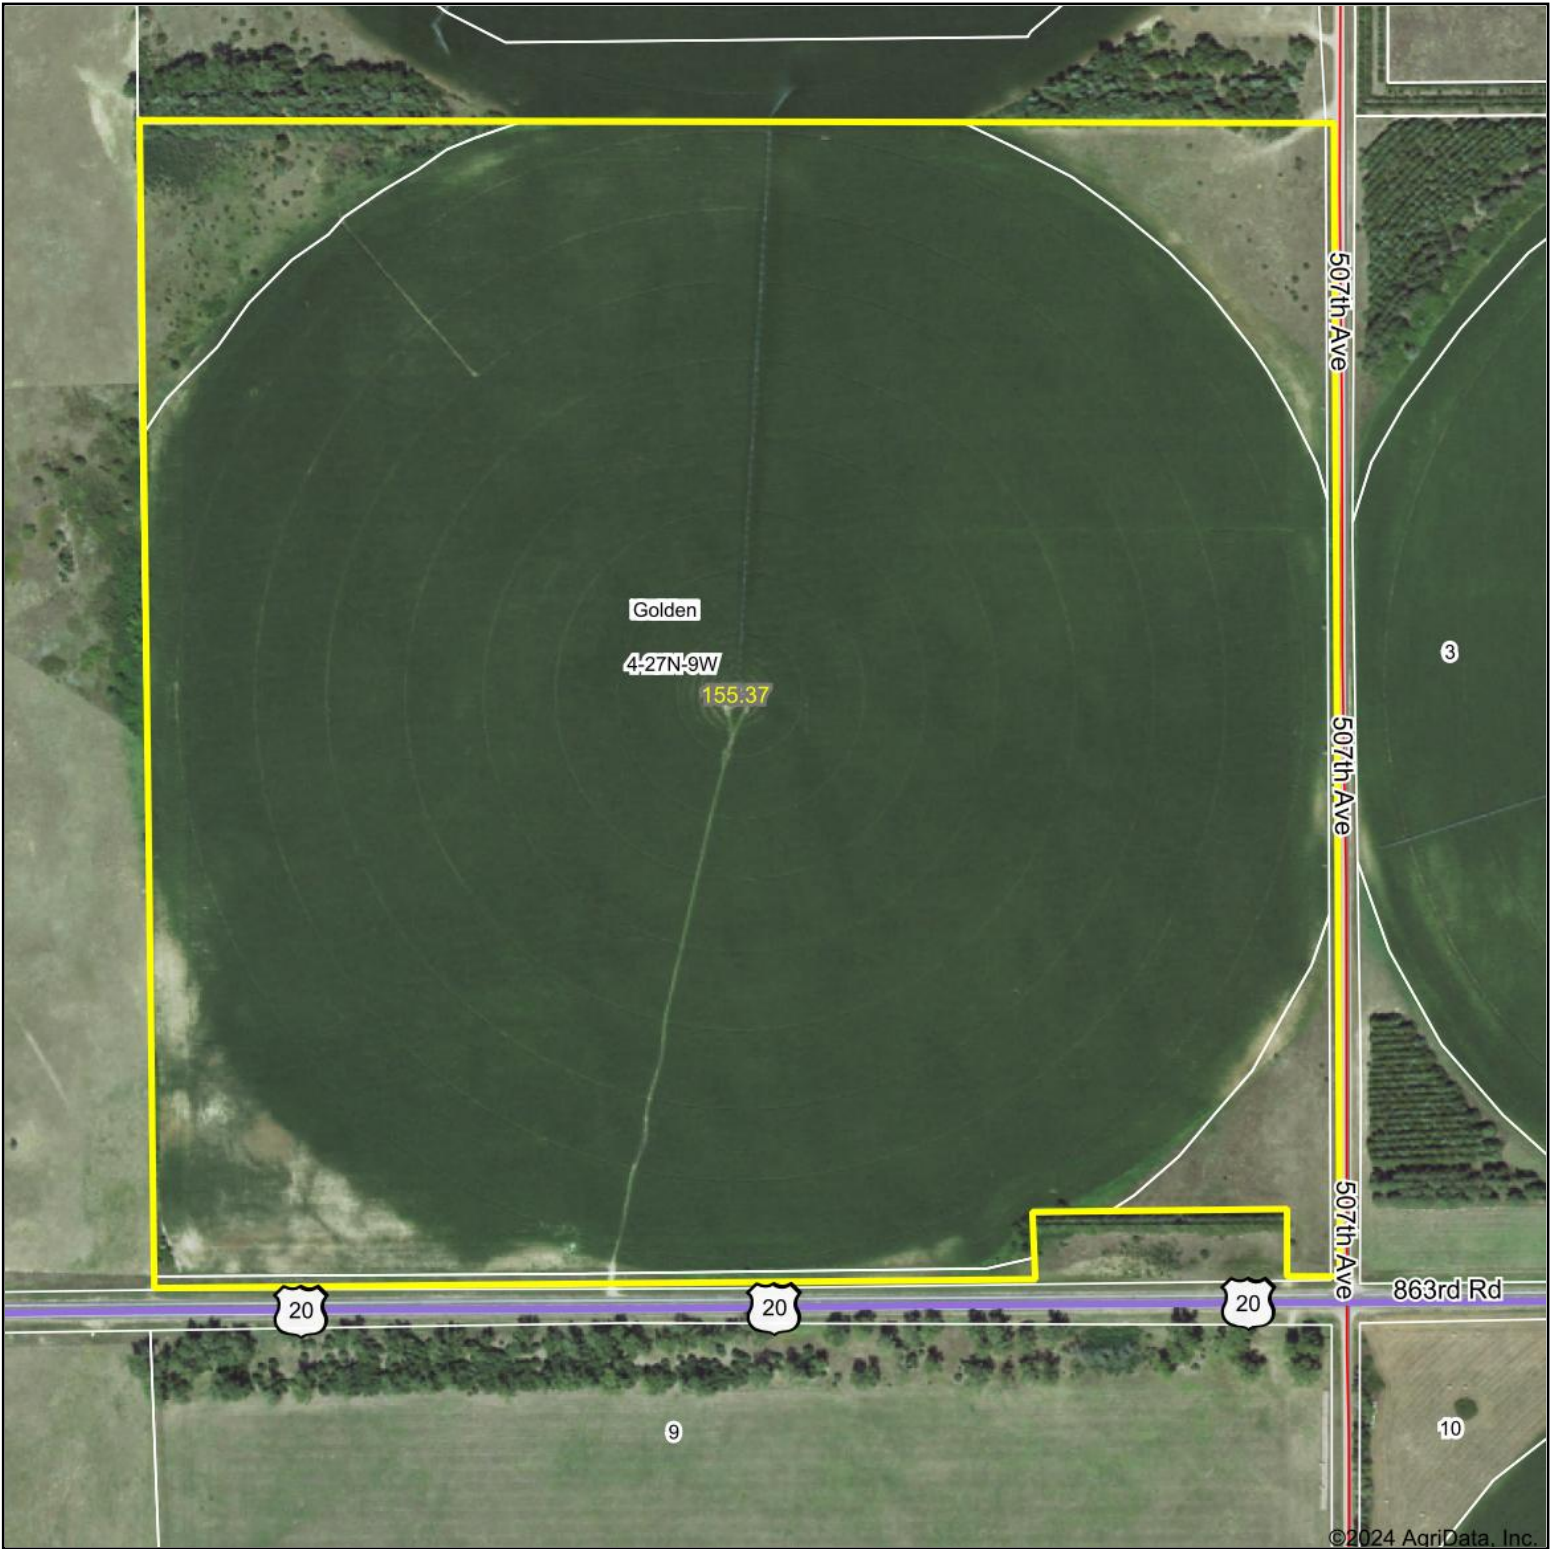

Aerial Map

Boundary Center: 42° 20' 21.1, -98° 21' 50.71

Ag Land Realty, LLC

Real Estate Land Management Auctions

Maps Provided By:

© AgriData, Inc. 2023 www.AgriDataInc.com

4-27N-9W
Holt County
Nebraska

1/17/2024