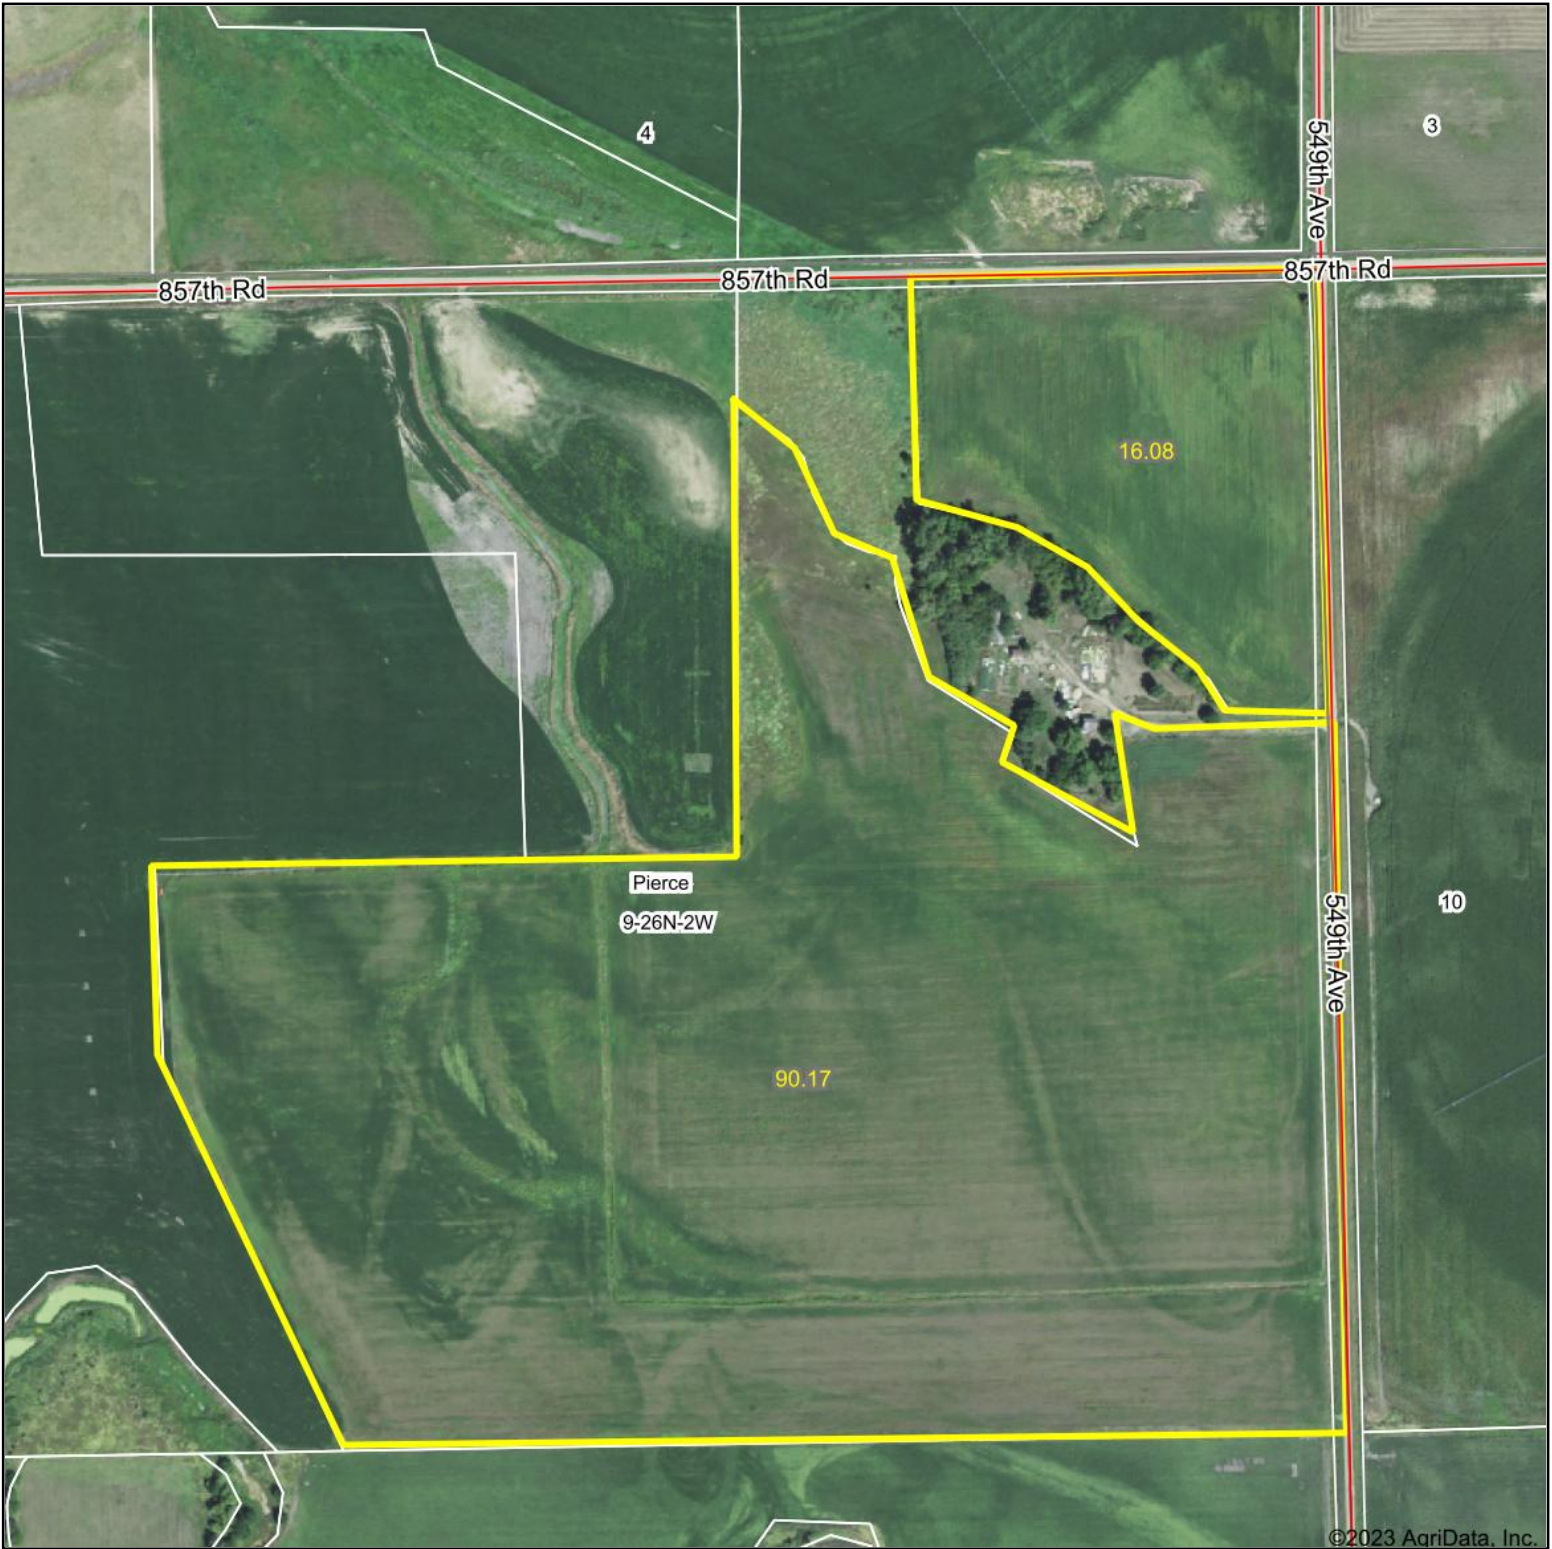

Aerial Map

Boundary Center: 42° 14' 46.72, -97° 32' 54.02

Ag Land Realty, LLC

Real Estate Land Management Auctions

Maps Provided By:

© AgriData, Inc. 2023 www.AgriDataInc.com

9-26N-2W
Pierce County
Nebraska

12/14/2023