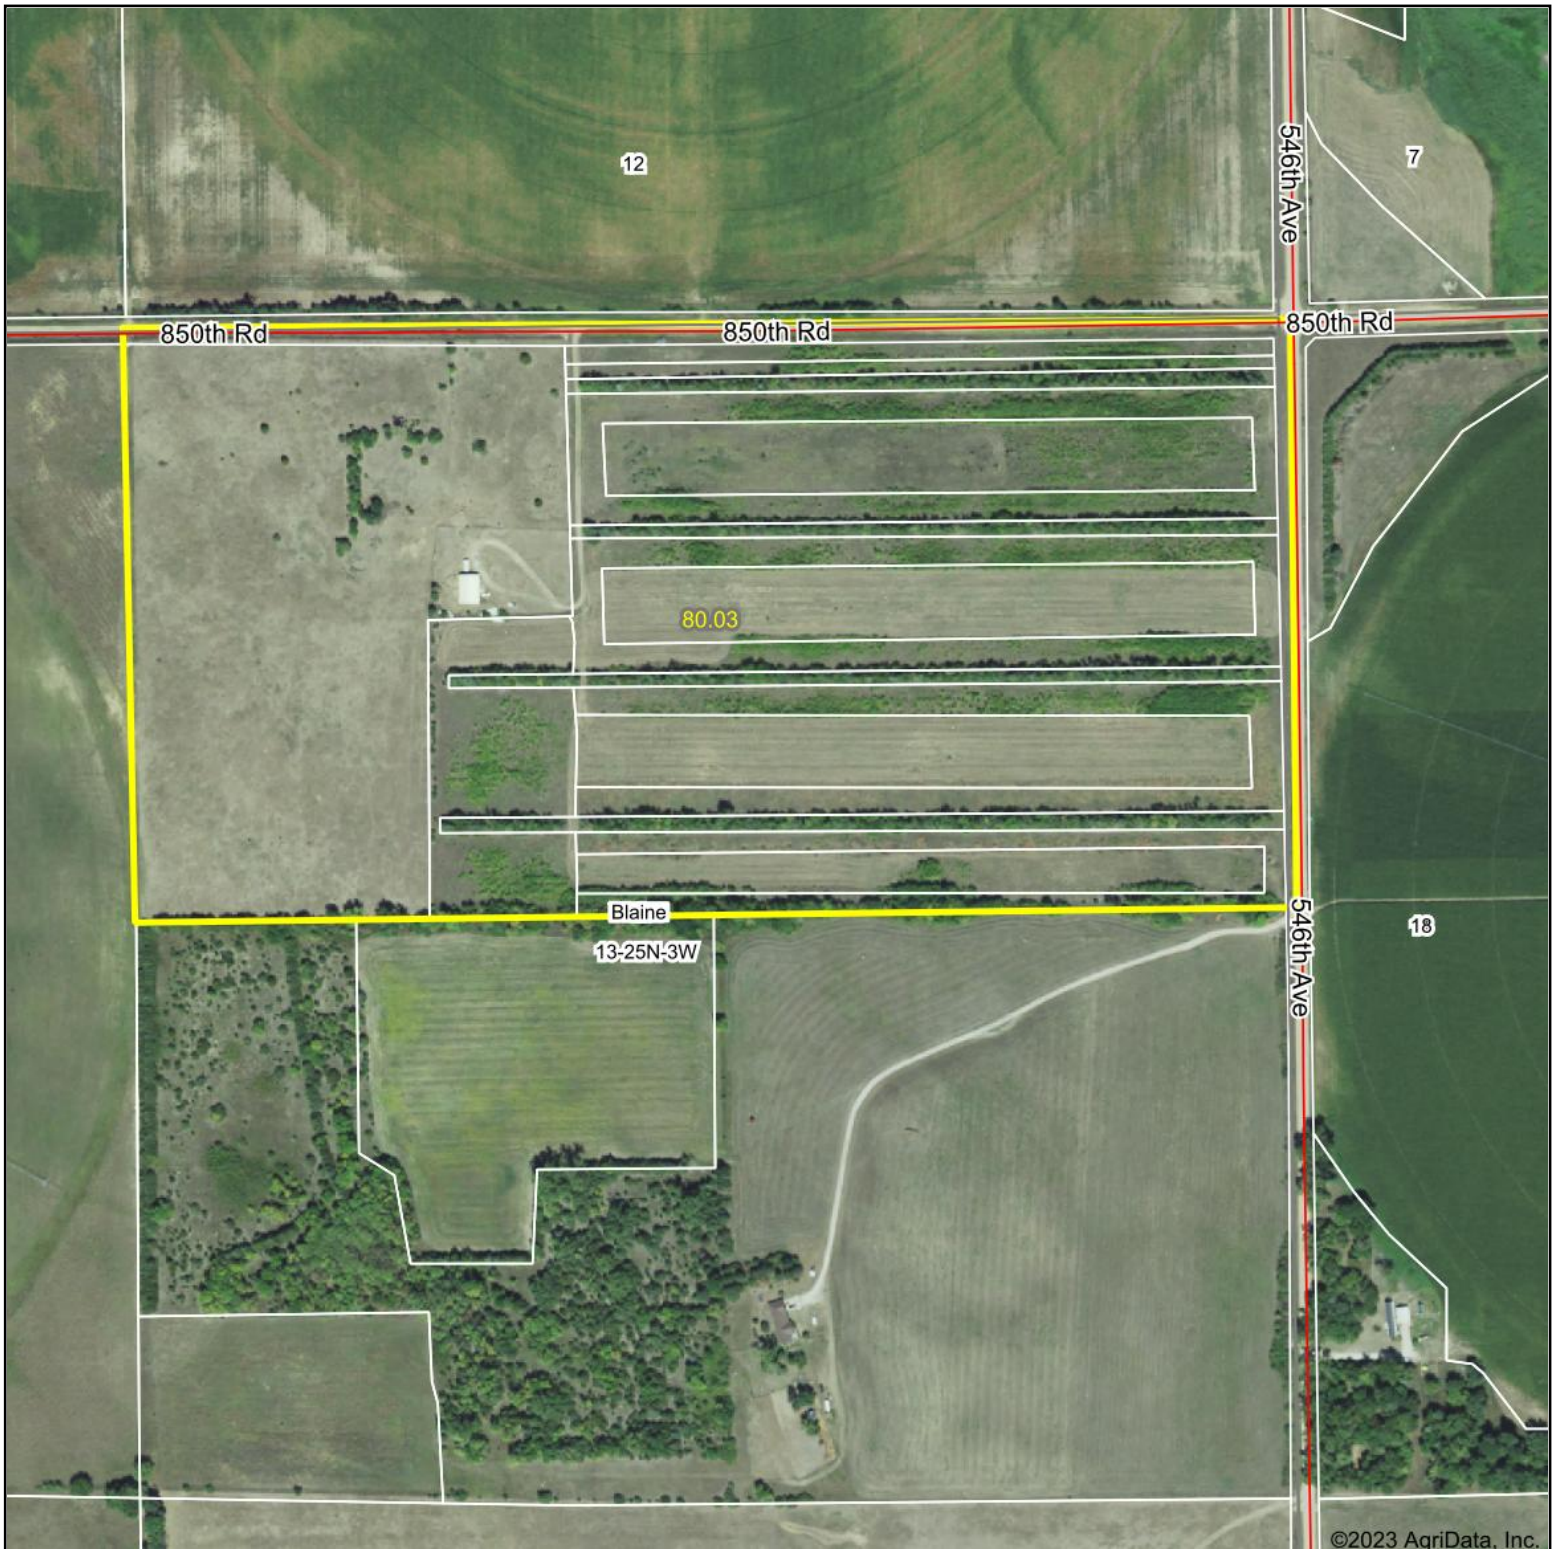

Aerial Map

Boundary Center: 42° 8' 47.59, -97° 36' 22.6

Ag Land Realty, LLC

Real Estate Land Management Auctions

13-25N-3W
Pierce County
Nebraska

Maps Provided By:

© AgriData, Inc. 2023 www.AgriDataInc.com

11/28/2023

Field borders provided by Farm Service Agency as of 5/21/2008.