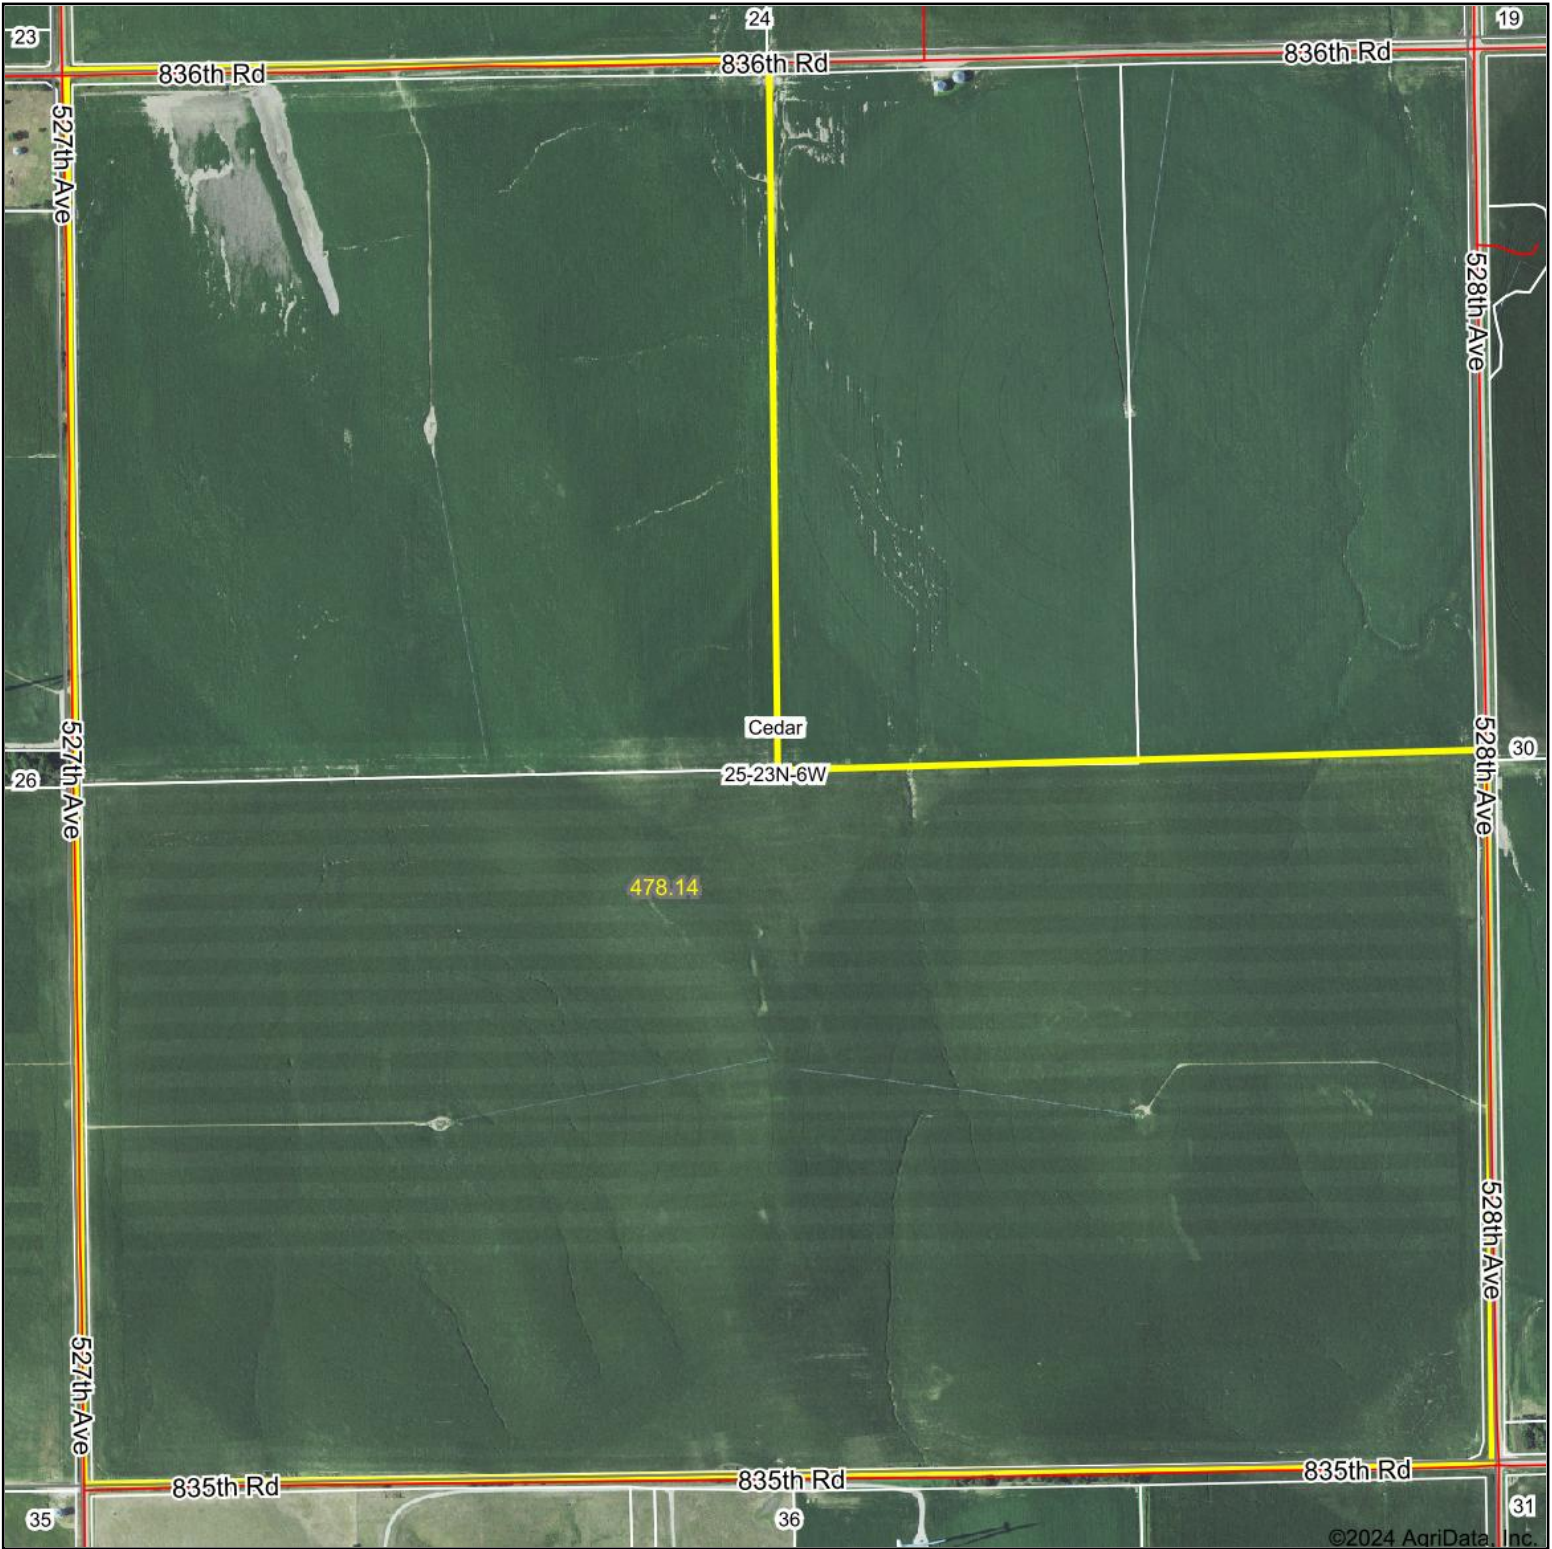

Aerial Map

Boundary Center: 41° 56' 15.34, -97° 57' 34.17

25-23N-6W
Antelope County
Nebraska

8/12/2024

Ag Land Realty, LLC

Real Estate Land Management Auctions

Maps Provided By:

© AgriData, Inc. 2023 www.AgriDataInc.com

Field borders provided by Farm Service Agency as of 5/21/2008.