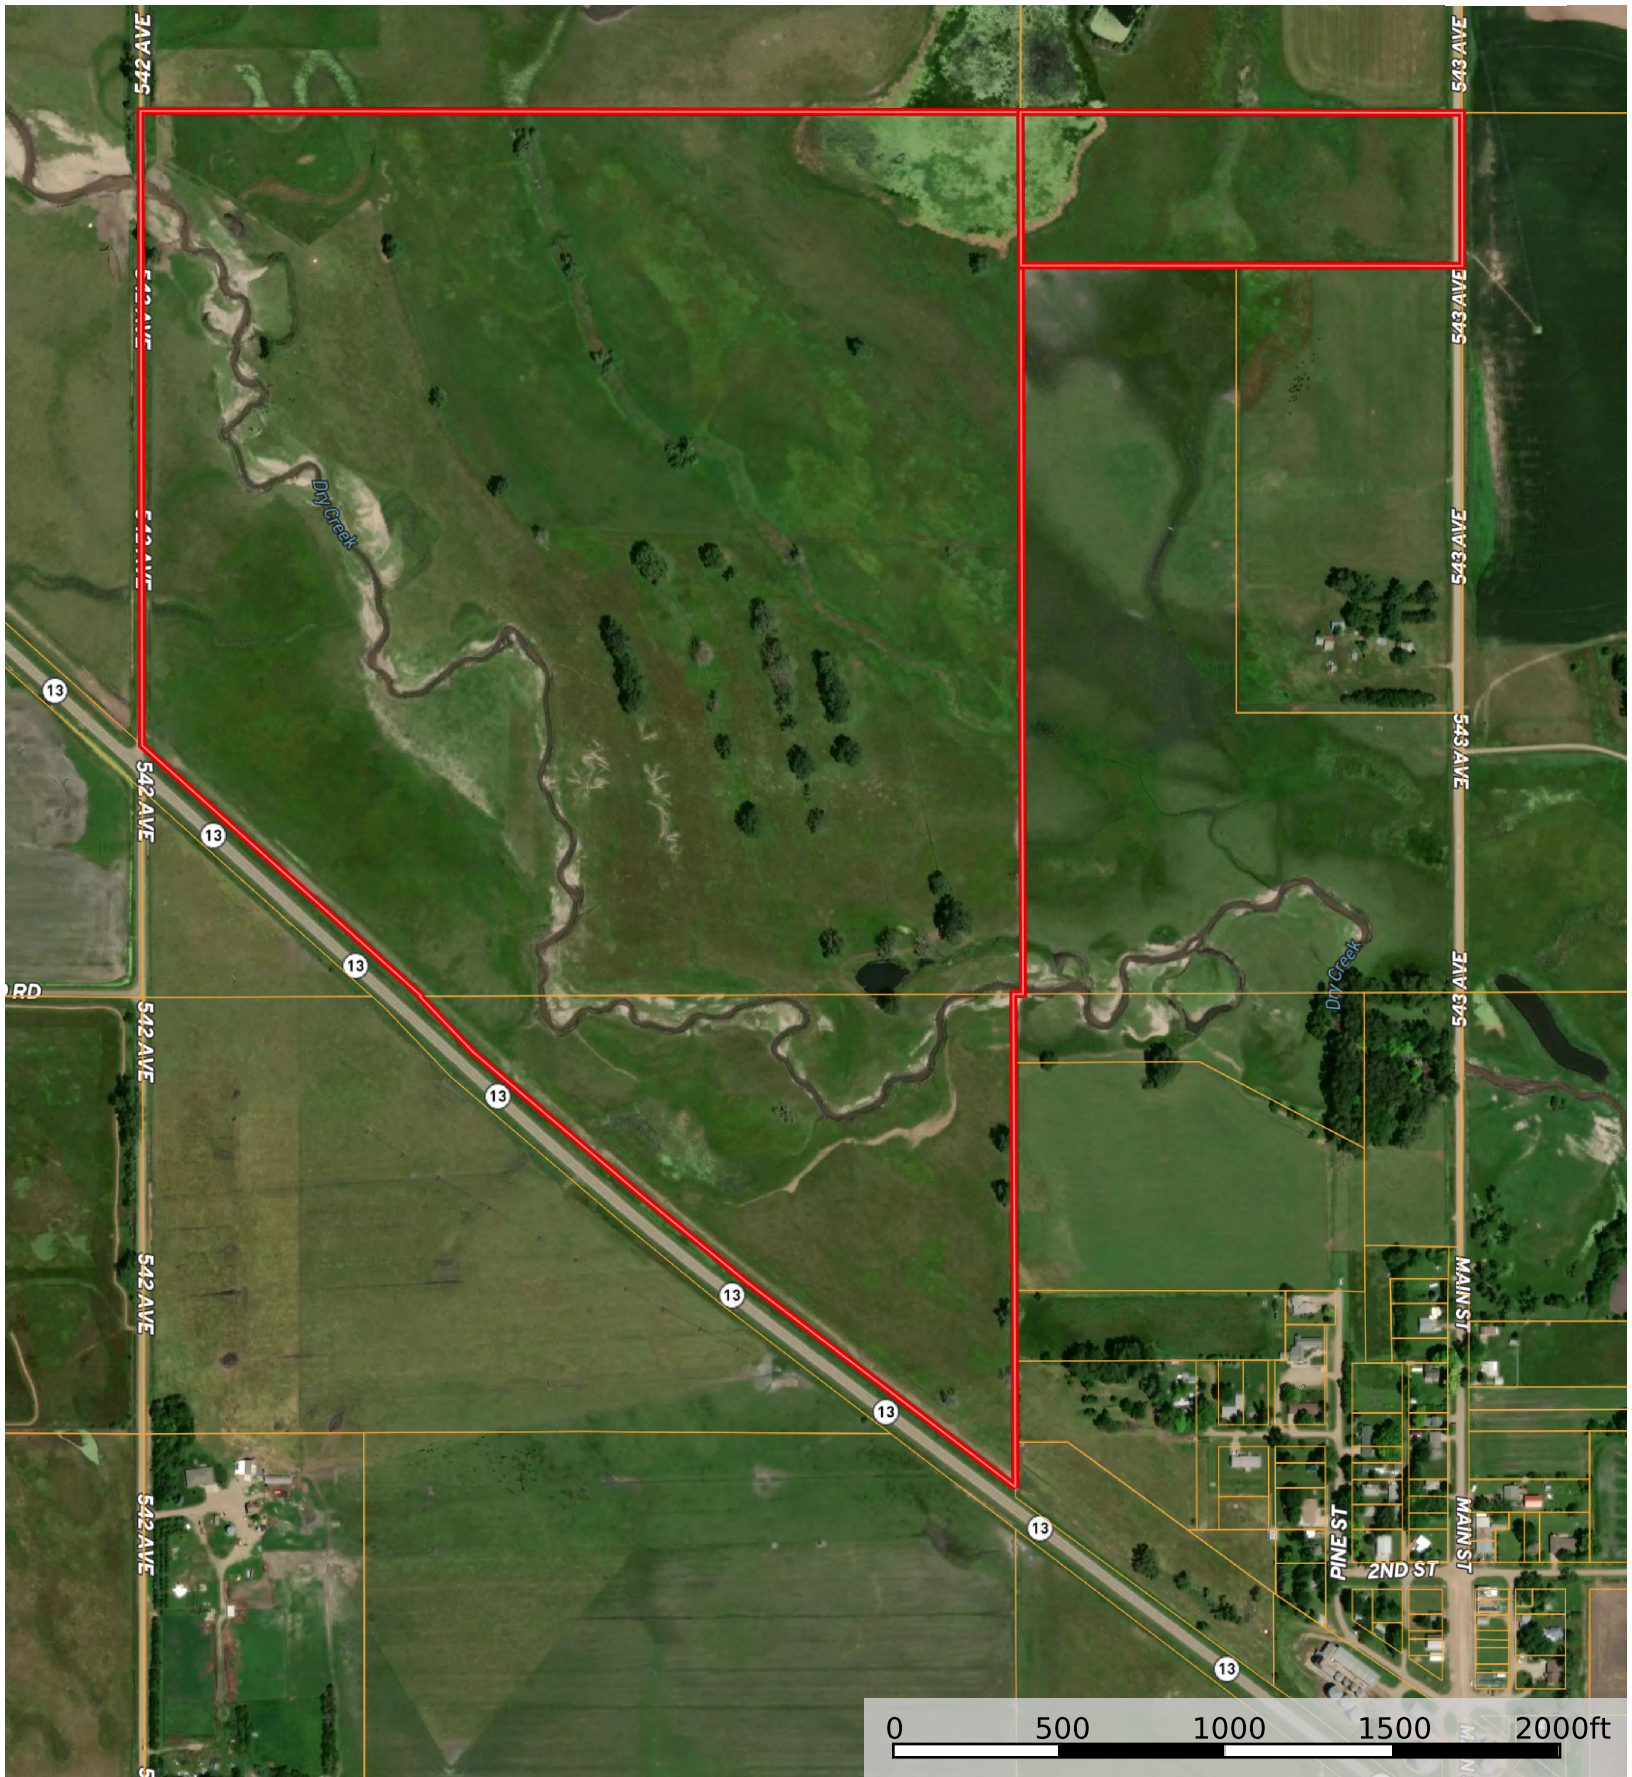

# Otto Map

Pierce County, Nebraska, 200 AC +/-

 Boundary