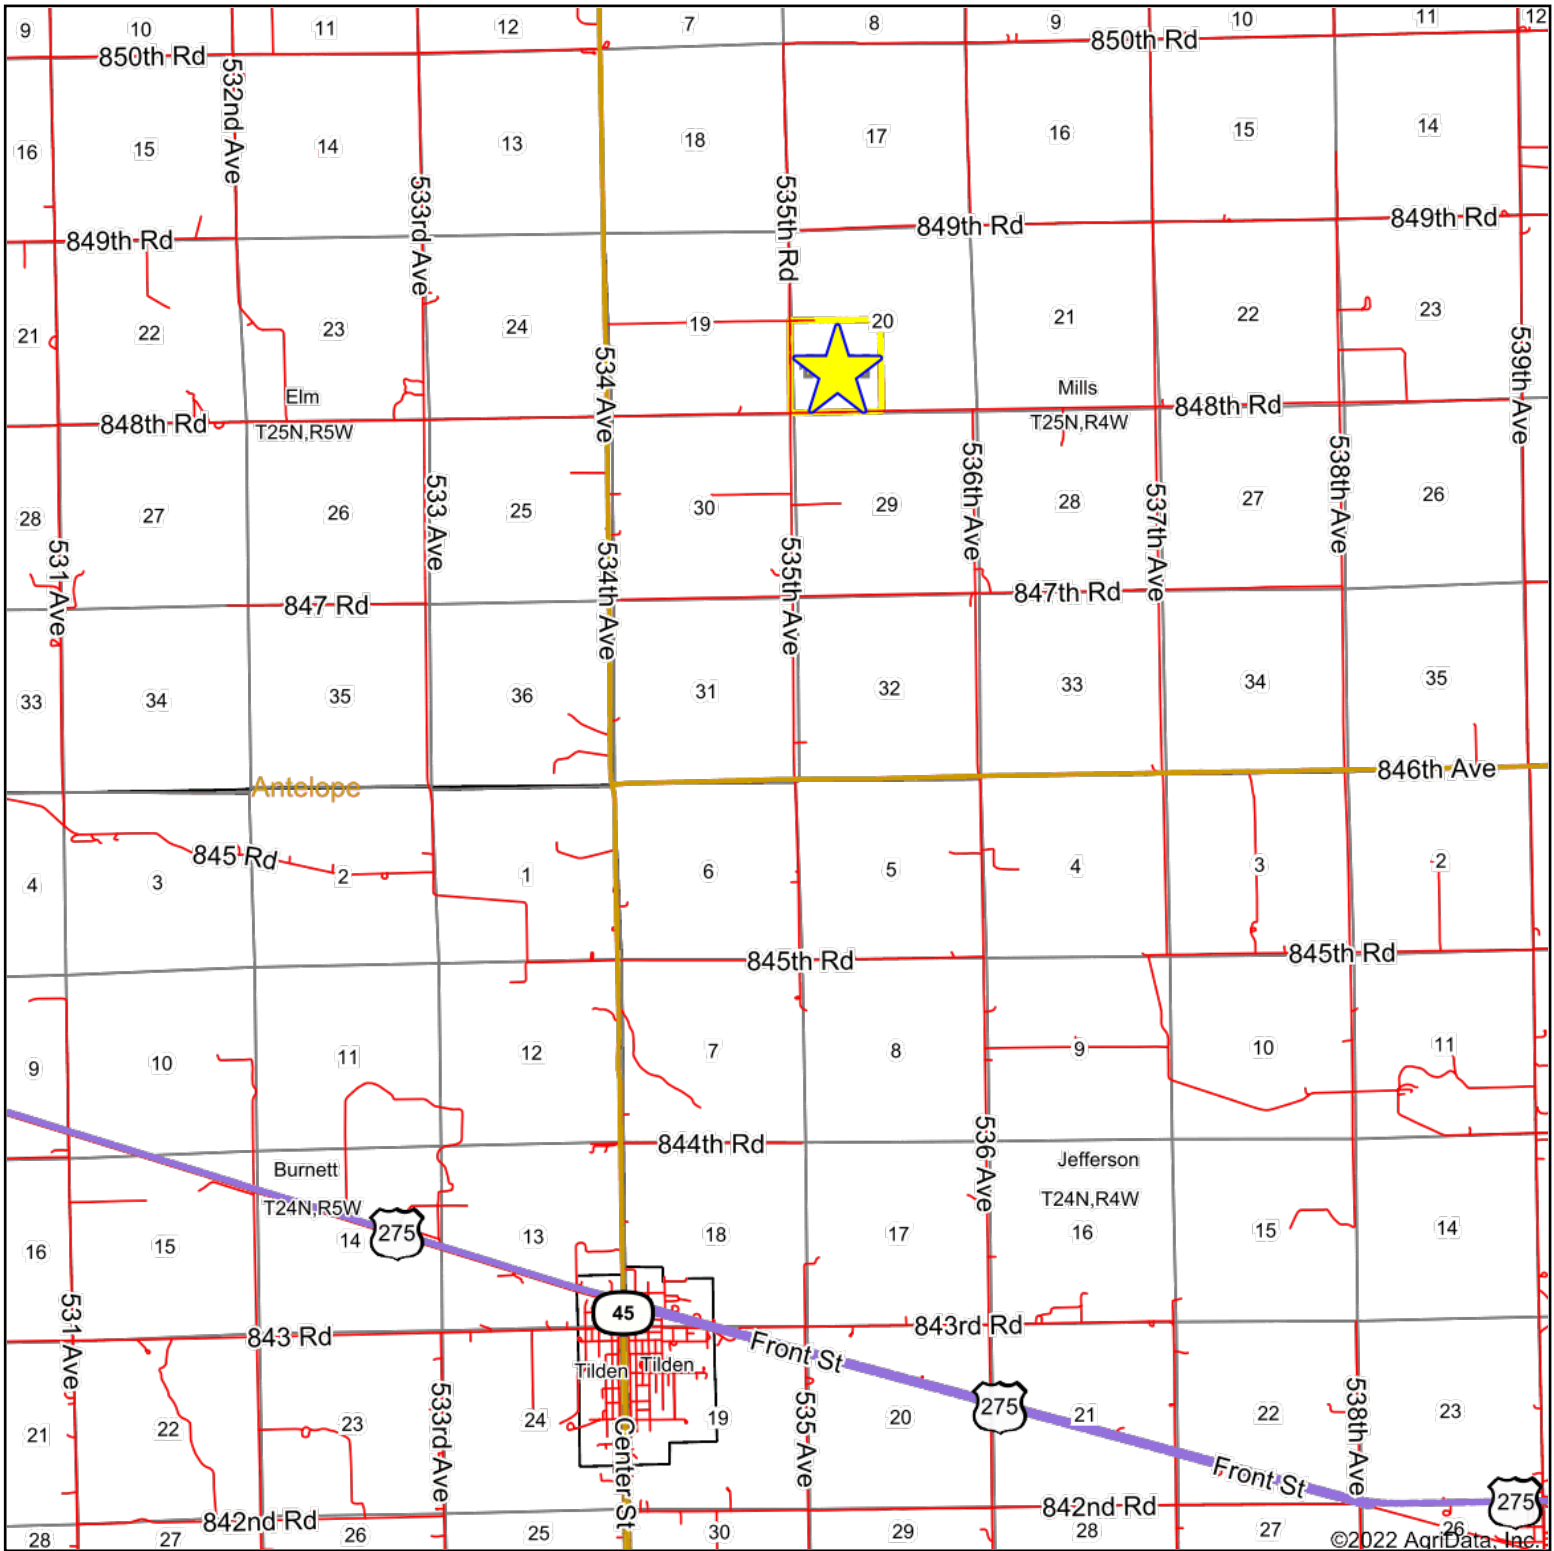

Overview Map

map center: 42° 5' 24.37, -97° 49' 1.28

0ft 6336ft 12672ft

© AgriData, Inc. 2021 www.AgriDataInc.com

12/28/2022