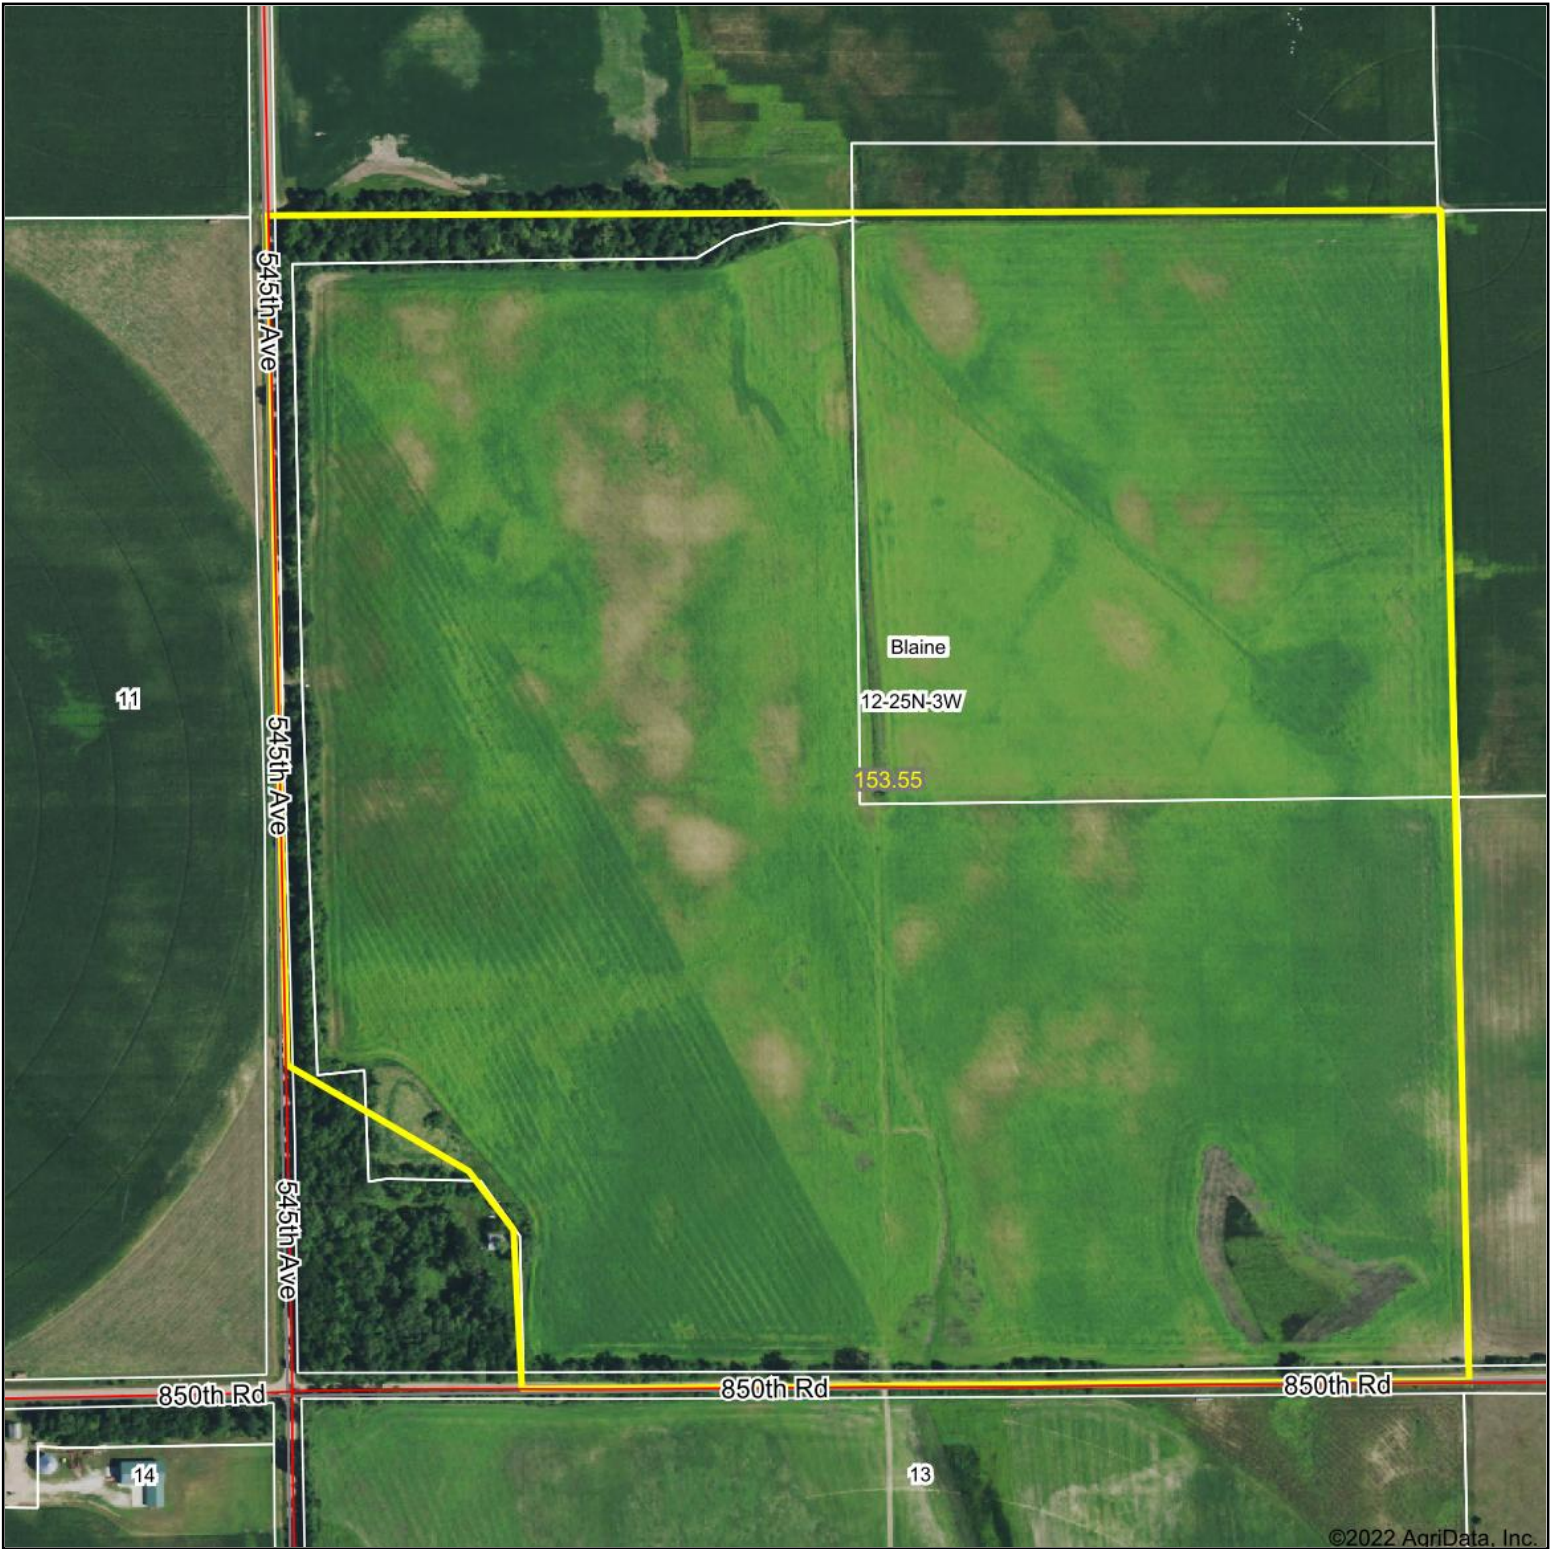

Aerial Map

©2022 AgriData, Inc.

Map Center: 42° 9' 7.86, -97° 37' 0.31

12-25N-3W
Pierce County
Nebraska

9/27/2022

Ag Land Realty, LLC

Real Estate Land Management Auctions

Maps Provided By:

© AgriData, Inc. 2021

www.AgriDataInc.com

Field borders provided by Farm Service Agency as of 5/21/2008.