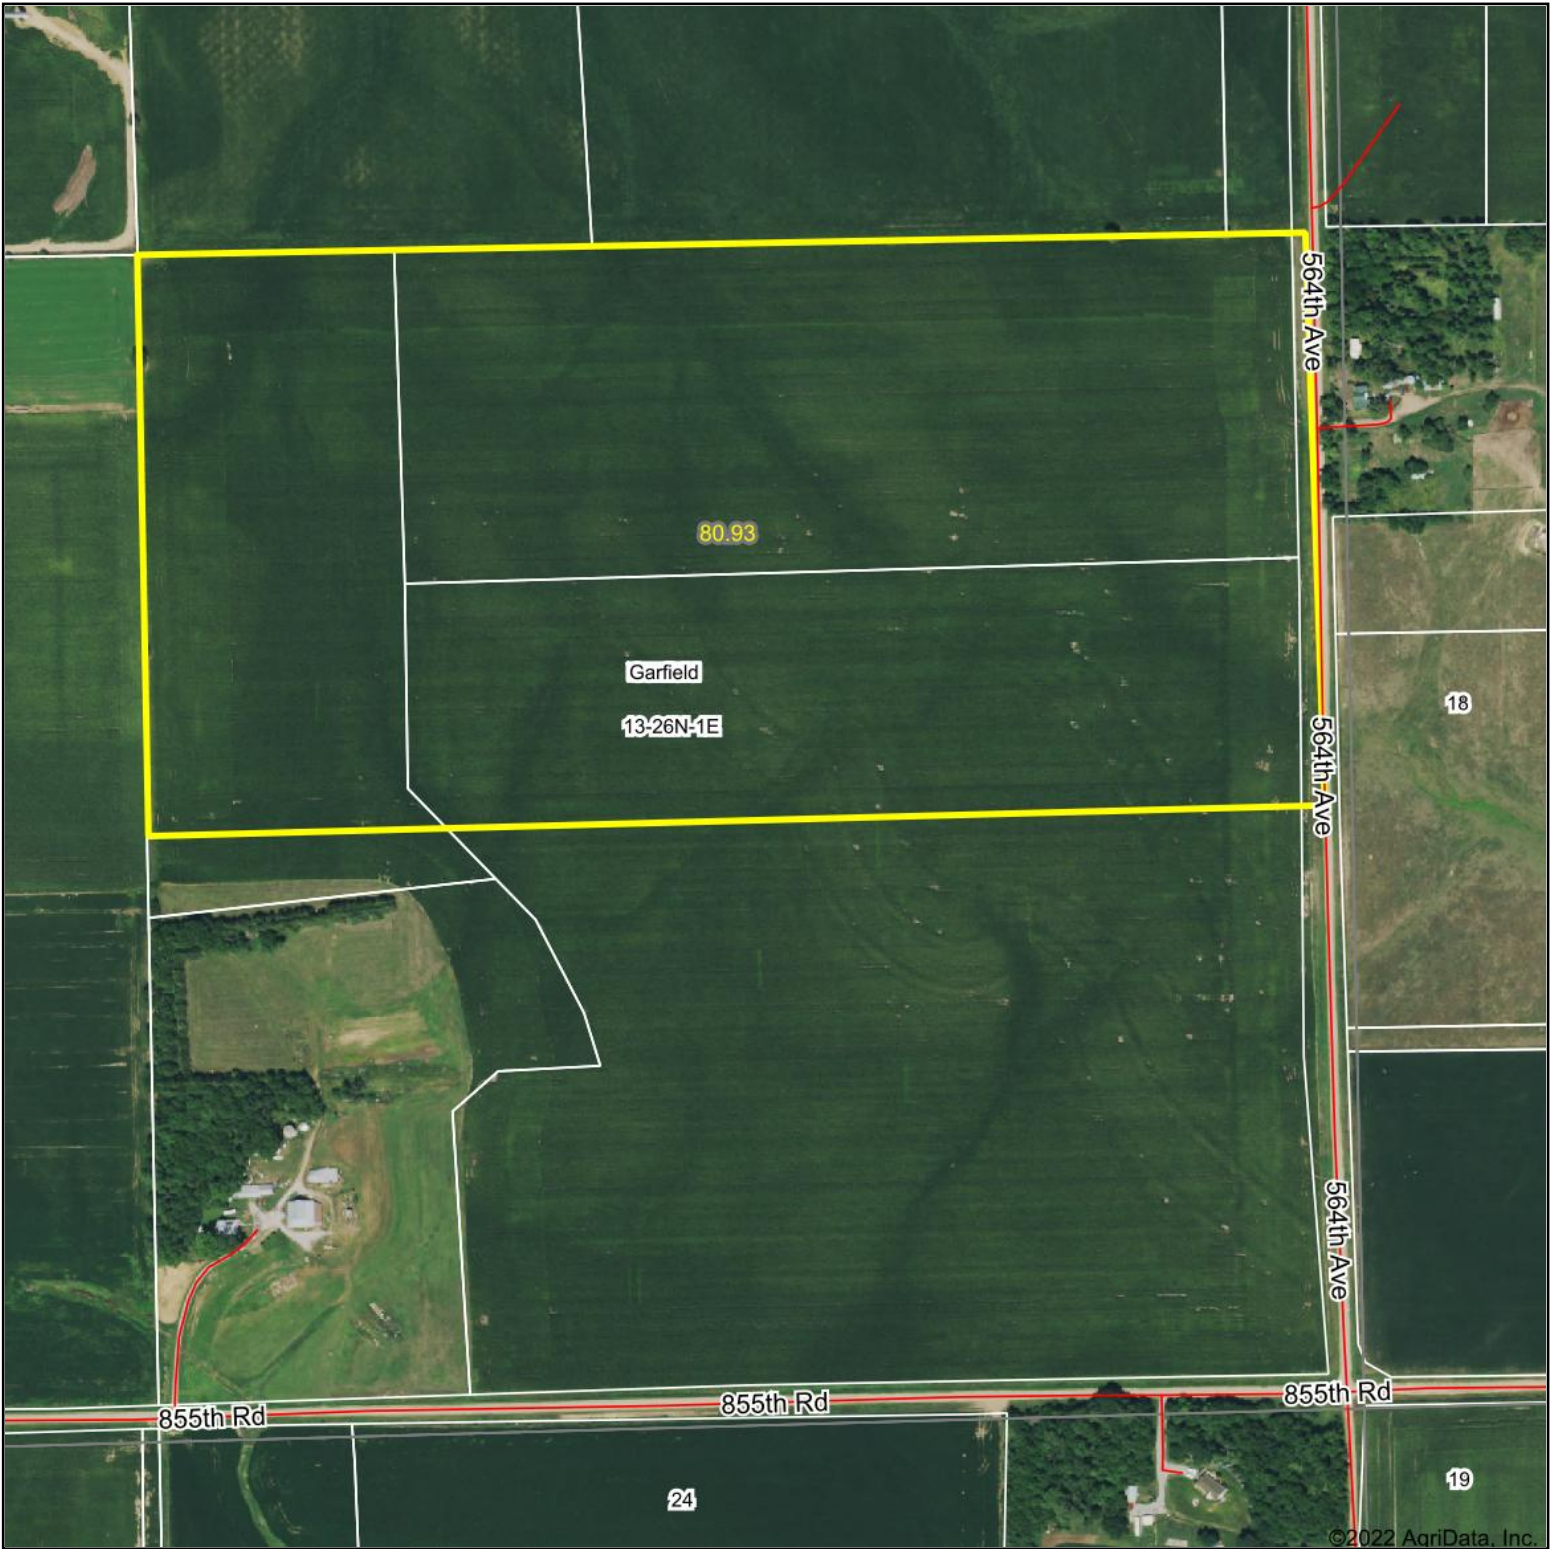

Aerial Map

©2022 AgriData, Inc.

Map Center: 42° 13' 30.08, -97° 15' 22.33

Ag Land Realty, LLC

Real Estate Land Management Auctions

Maps Provided By:

© AgriData, Inc. 2021 www.AgriDataInc.com

13-26N-1E
Wayne County
Nebraska

10/17/2022

Field borders provided by Farm Service Agency as of 5/21/2008.