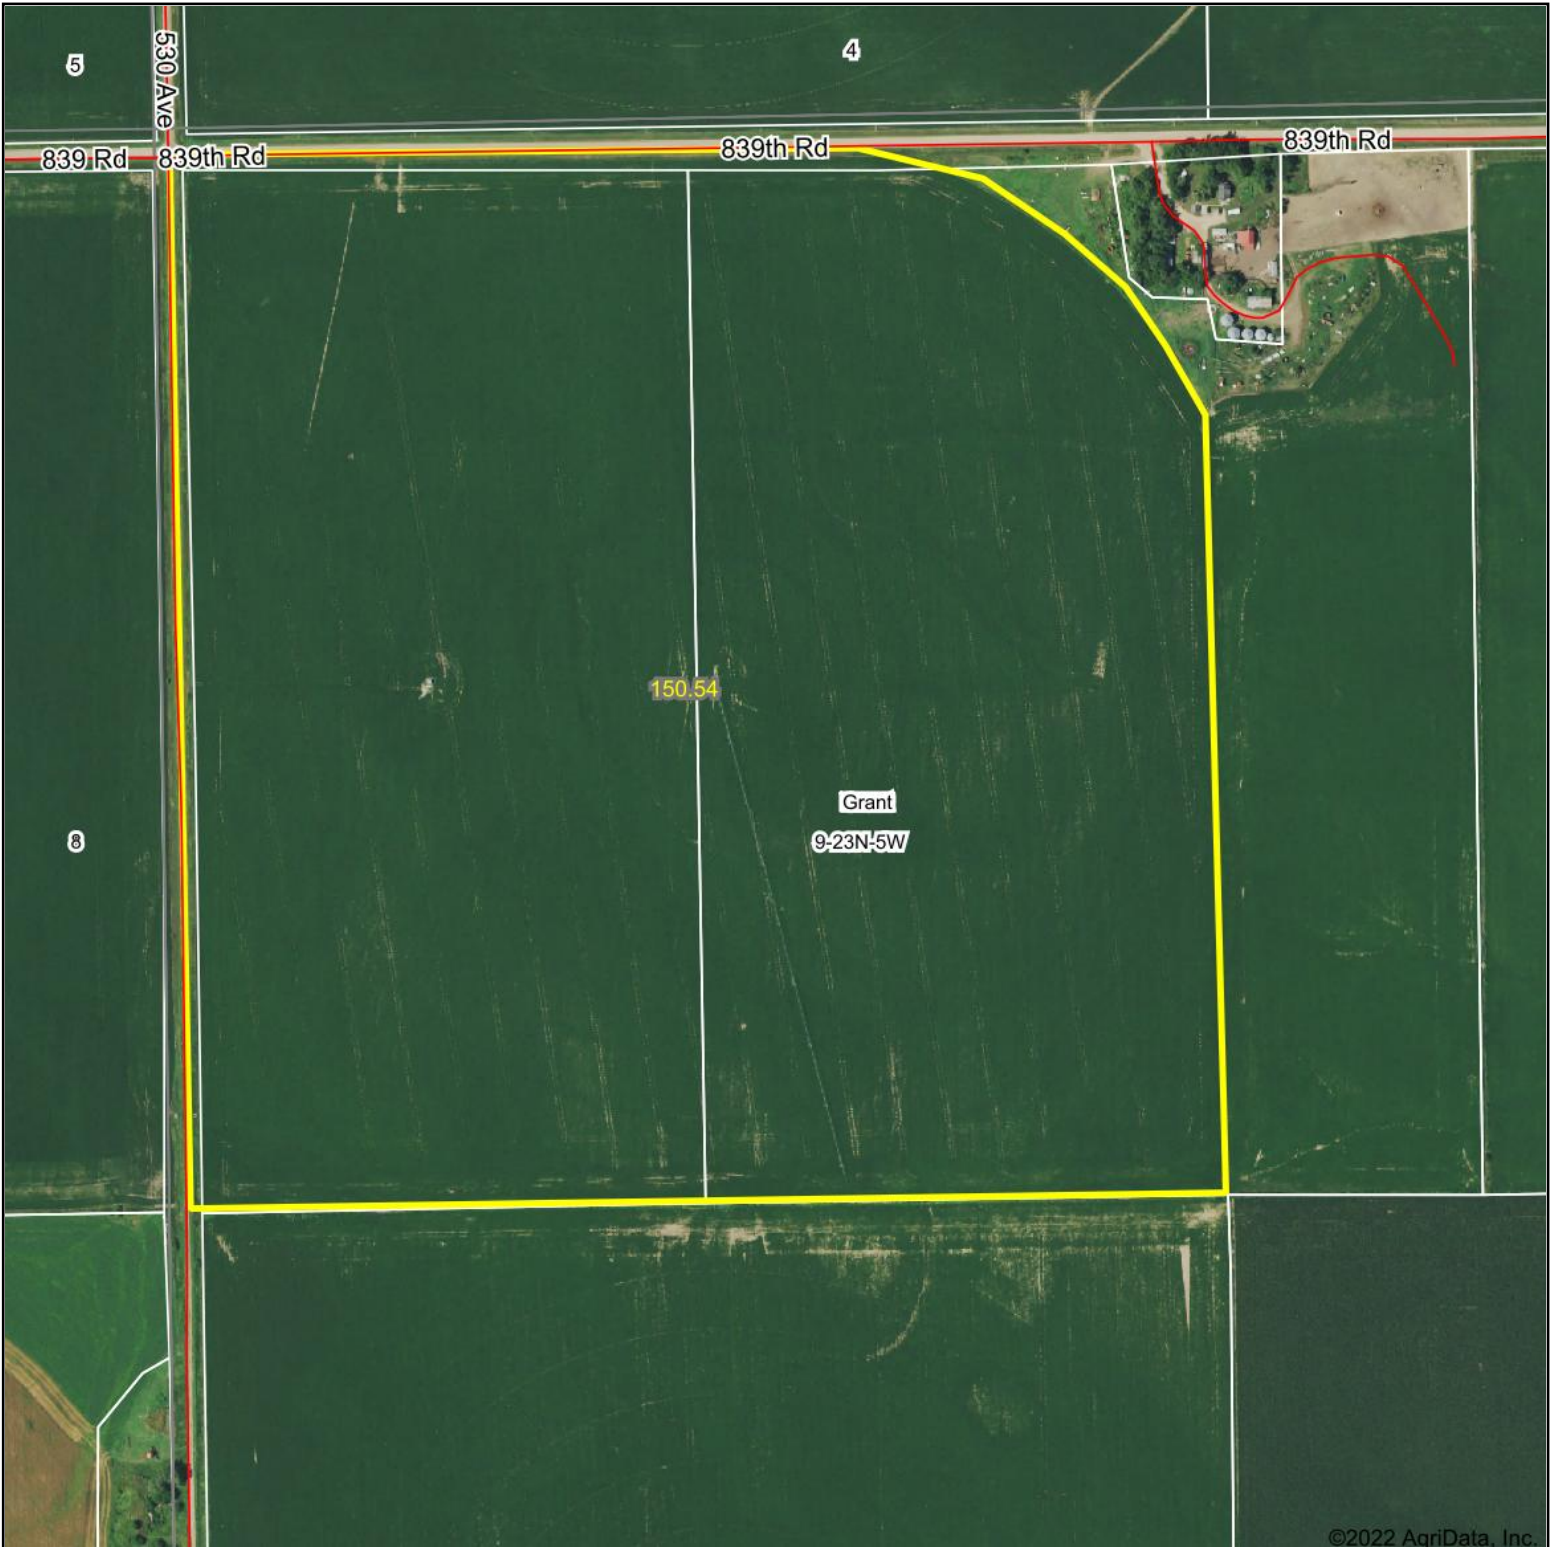

Aerial Map

Map Center: 41° 59' 3.08, -97° 54' 20.83

9-23N-5W
Antelope County
Nebraska

9/15/2022

Ag Land Realty, LLC

Real Estate Land Management Auctions

Maps Provided By:

© AgriData, Inc. 2021 www.AgriDataInc.com

Field borders provided by Farm Service Agency as of 5/21/2008.