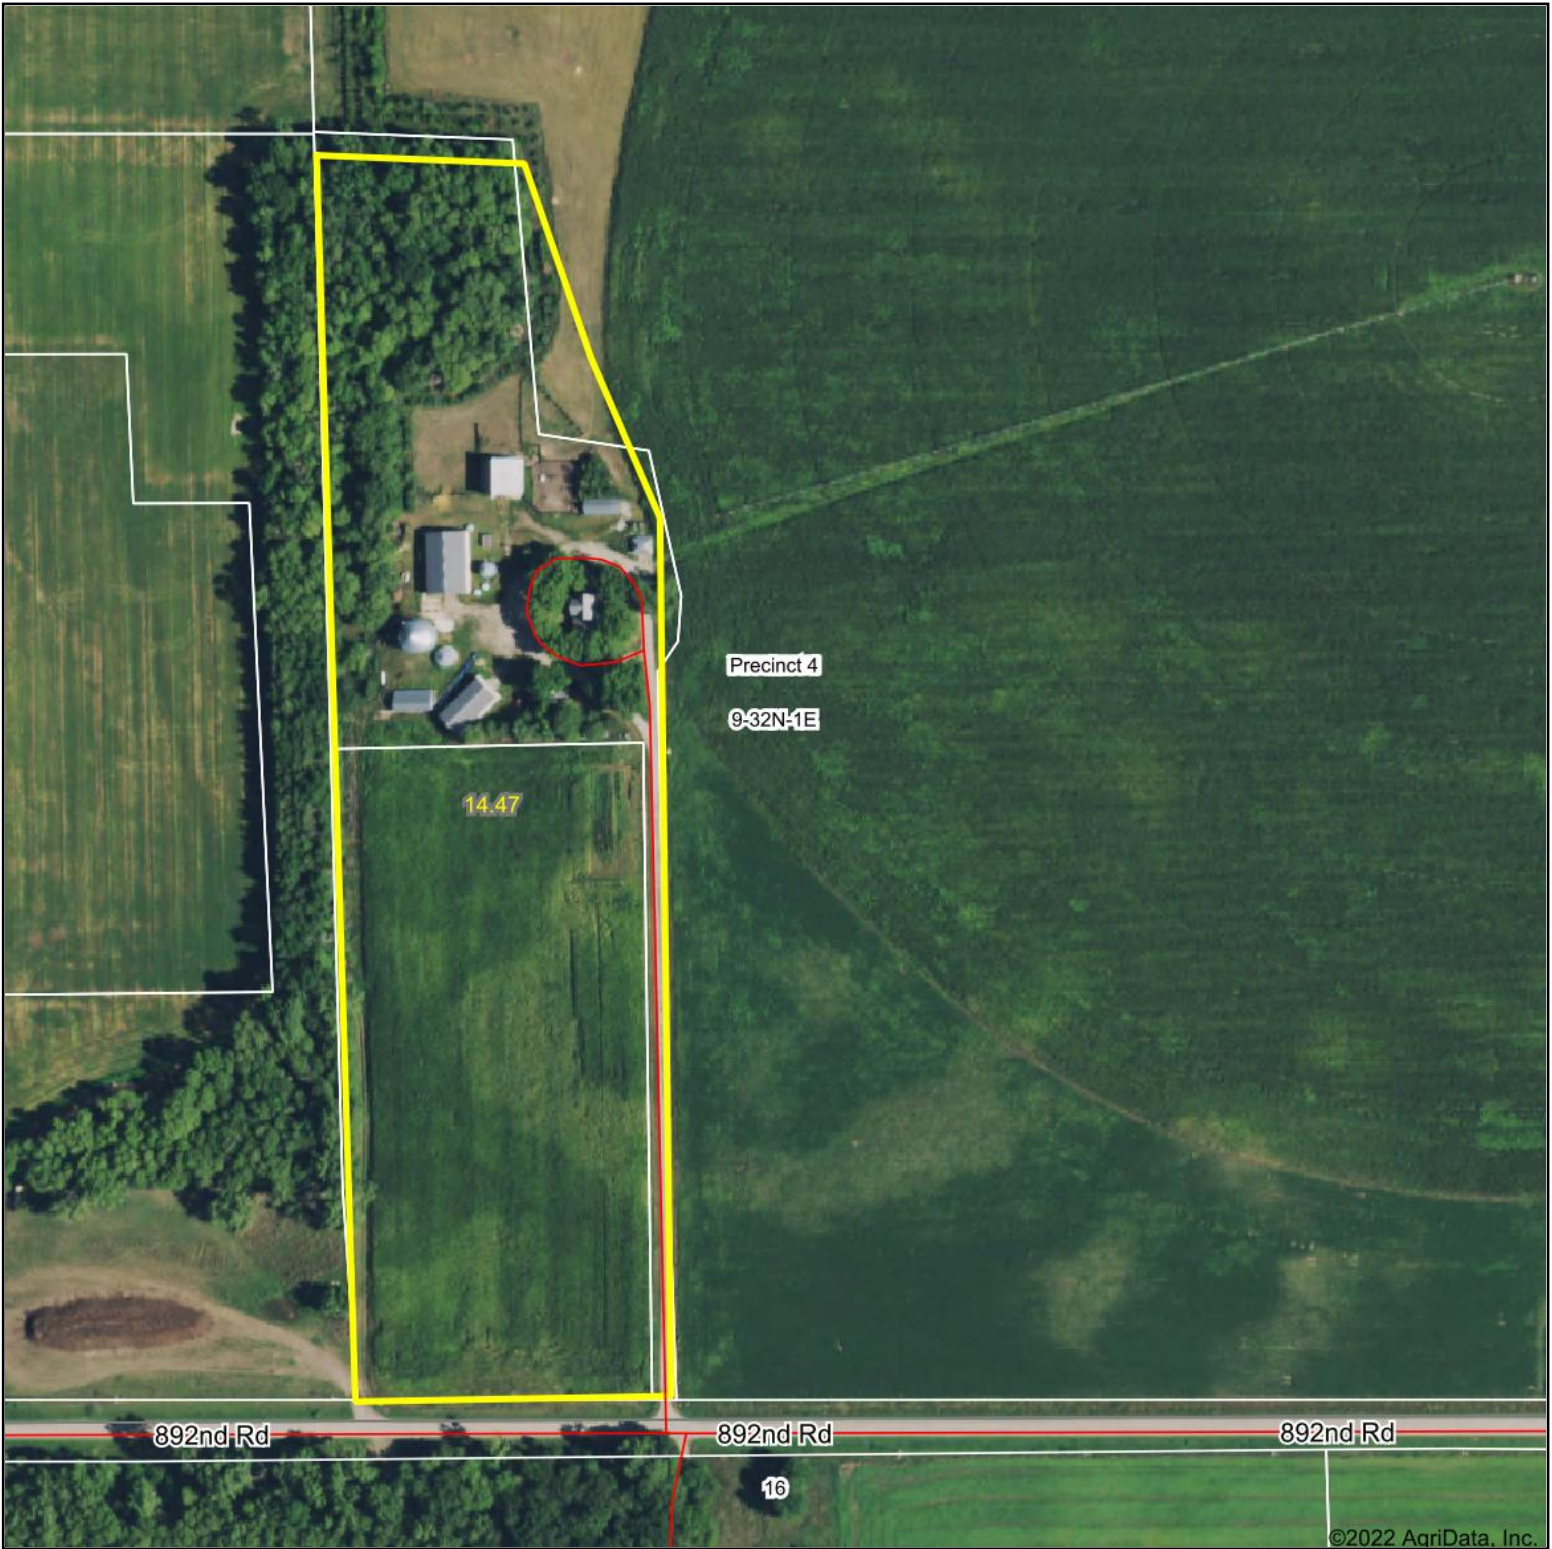

Aerial Map

Map Center: 42° 45' 34.65, -97° 19' 0.01

Ag Land Realty, LLC

Real Estate Land Management Auctions

Maps Provided By:

© AgriData, Inc. 2021 www.AgriDataInc.com

9-32N-1E
Cedar County
Nebraska

6/17/2022