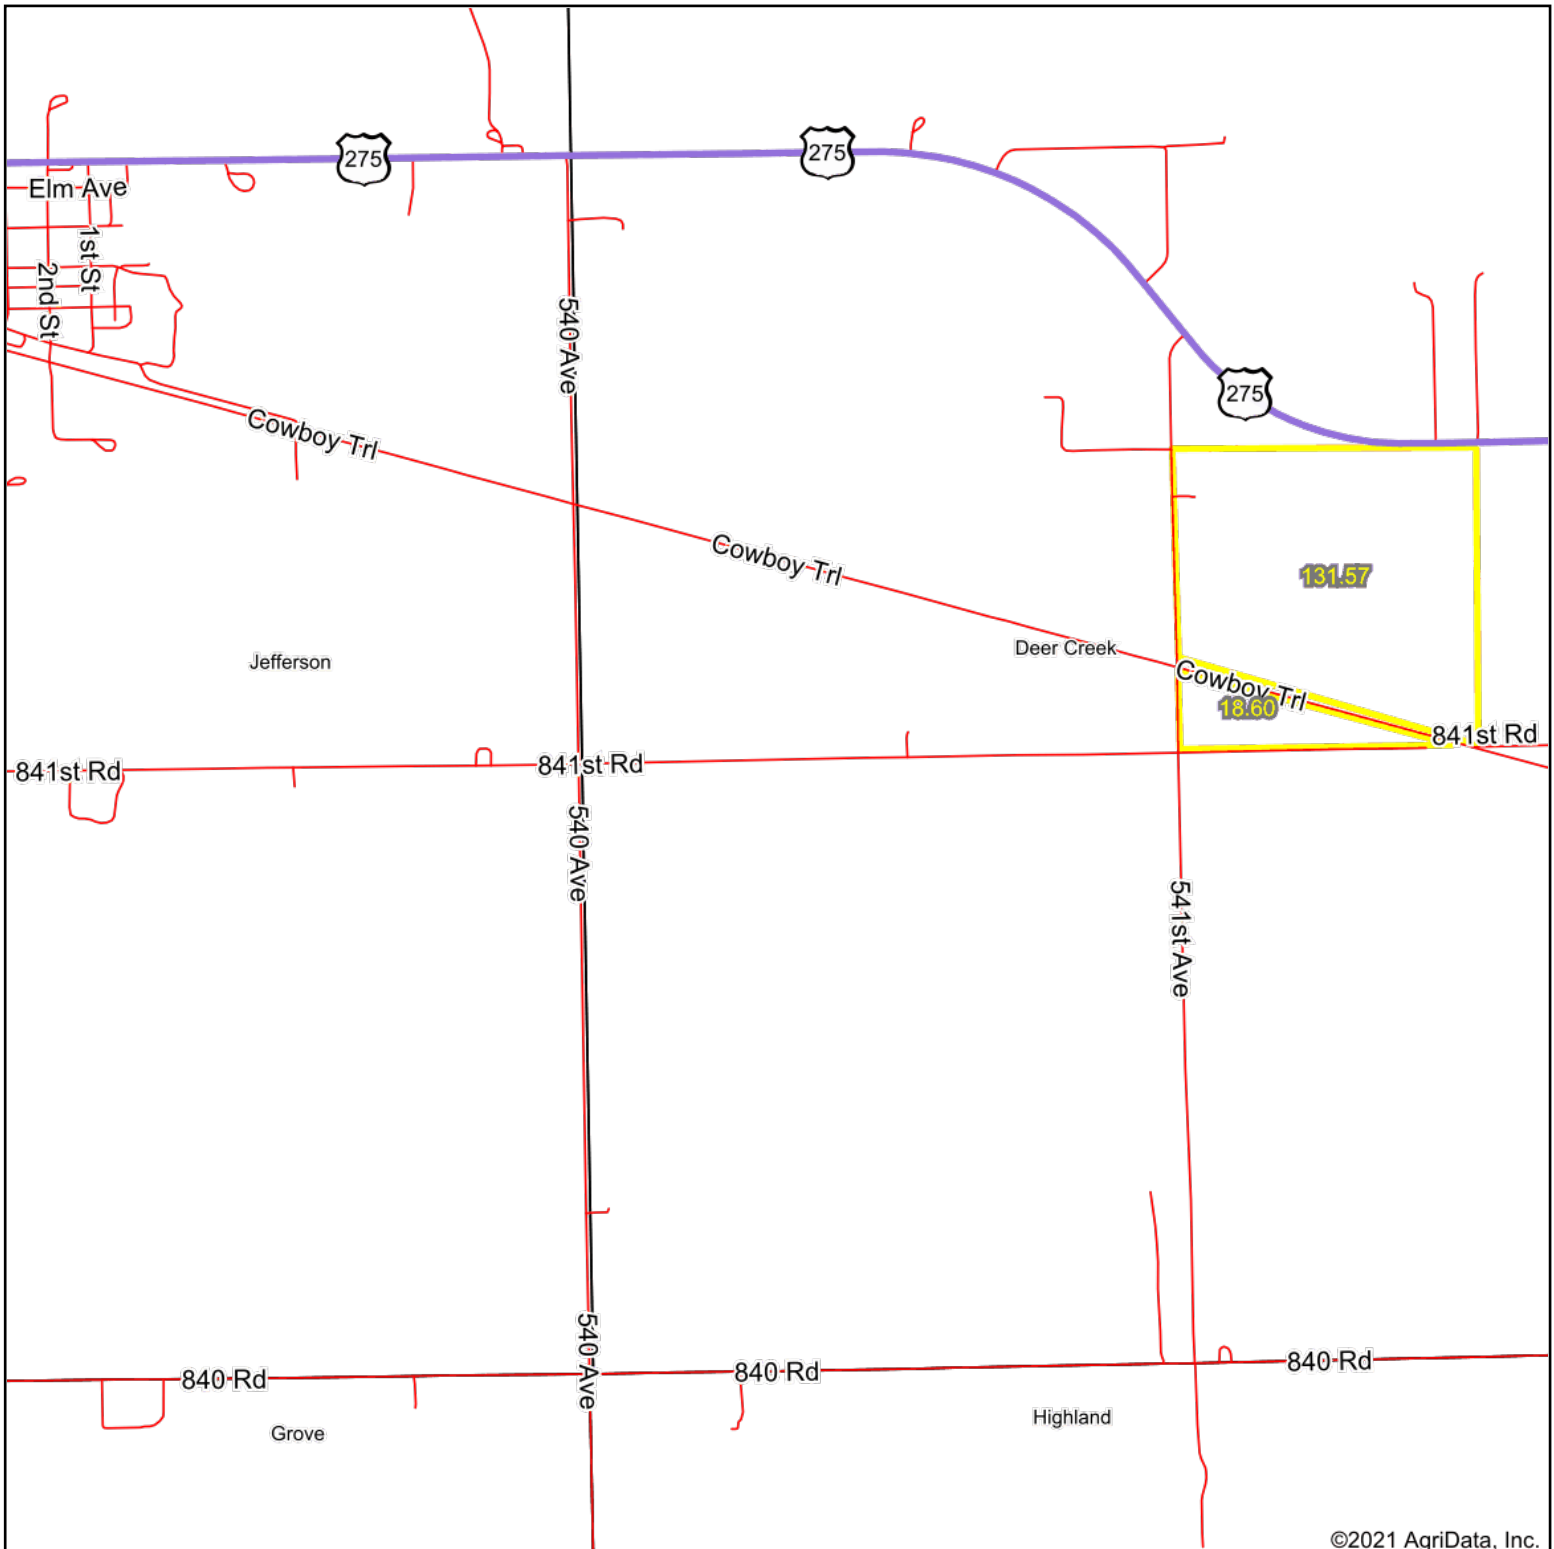

Overview Map

©2021 AgriData, Inc.

map center: 42° 1' 2.47, -97° 42' 40.56

Maps Provided By
surety[®]
CUSTOMIZED ONLINE MAPPING
© AgriData, Inc. 2021 www.AgriDataInc.com

3/2/2021